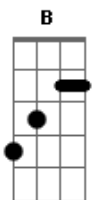

Mazzy Star - Blue Light

Tom: B

#

Date: Thu, 28 Nov 1996 00:27:05 EST
From: Brian F Mojica

(Sandoval/Roback)
from the album "So Tonight That I Might See"
tabbed by Brian Mojica
lyrics courtesy of Kevin Jenkins

h = hammer on
p = pull off
/ = slide up
\ = slide down
~ = vibrato
= bend (half-, full-, two-steps etc. specified)
rb=release bend

Intro: B A E E

B A E Dbm

B E E

Verses:(strum for second and third verses)

B A E E

B A E E

B A E Dbm

B E E

solo:
B A E

Dbm

E B E

B

solo2:

B A E Dbm

E B E E

E E E

There's a blue light
In my best friend's room
There's a blue light
In his eye
There's a blue light, yeah
I want to see it
Shine

There's a ship
That sails by my window
There's a ship that sails on by
There's a world under it
I think I see it
Sailing away

A E
I think it's sailing
A B
Miles crashing me by
A E Dbm E B
Crashing me by
E
Crashing me by

There's a world
Outside my doorstep
Flames over
Everyone's hot
Don't you see them shining
I want to hear them
Beating for me

A E
I think I hear them
A B
Waves crashing me by
A E Dbm E B
Crashing me by
E
Crashing me by

Acordes

ukulele-chords.com