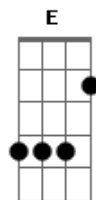

Mazzy Star - Blue Light

Tom: B

#

Date: Thu, 28 Nov 1996 00:27:05 EST
From: Brian F Mojica

(Sandoval/Roback)
from the album "So Tonight That I Might See"
tabbed by Brian Mojica
lyrics courtesy of Kevin Jenkins

h = hammer on
p = pull off
/ = slide up
\ = slide down
~ = vibrato
= bend (half-, full-, two-steps etc. specified)
rb=release bend

Intro: B A E E

B A E Dbm

B E E

Verses:(strum for second and third verses)

B A E E

B A E E

B A E Dbm

B E E

solo:
B A E

Dbm

E B E

B

solo2:

B A E Dbm

E B E E

E E E

There's a blue light
In my best friend's room
There's a blue light
In his eye
There's a blue light, yeah
I want to see it
Shine

There's a ship
That sails by my window
There's a ship that sails on by
There's a world under it
I think I see it
Sailing away

A E
I think it's sailing
A B
Miles crashing me by
A E Dbm E B
Crashing me by
E
Crashing me by

There's a world
Outside my doorstep
Flames over
Everyone's hot
Don't you see them shining
I want to hear them
Beating for me

A E
I think I hear them
A B
Waves crashing me by
A E Dbm E B
Crashing me by
E
Crashing me by

Acordes

ukulele-chords.com

ukulele-chords.com

ukulele-chords.com

ukulele-chords.com

ukulele-chords.com