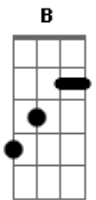

Mazzy Star - Blue Light

Tom: B

#

Date: Thu, 28 Nov 1996 00:27:05 EST
From: Brian F Mojica

(Sandoval/Roback)
from the album "So Tonight That I Might See"
tabbed by Brian Mojica
lyrics courtesy of Kevin Jenkins

h = hammer on
p = pull off
/ = slide up
\ = slide down
~ = vibrato
= bend (half-, full-, two-steps etc. specified)
rb=release bend

Intro: B A E E

B A E Dbm

B E E

Verses:(strum for second and third verses)

B A E E

B A E E

B A E Dbm

B E E

solo:
B A E

Dbm

E B E

B

solo2:

B A E Dbm

E B E E

E E E

There's a blue light
In my best friend's room
There's a blue light
In his eye
There's a blue light, yeah
I want to see it
Shine

There's a ship
That sails by my window
There's a ship that sails on by
There's a world under it
I think I see it
Sailing away

A E
I think it's sailing
A B
Miles crashing me by
A E Dbm E B
Crashing me by
E
Crashing me by

There's a world
Outside my doorstep
Flames over
Everyone's hot
Don't you see them shining
I want to hear them
Beating for me

A E
I think I hear them
A B
Waves crashing me by
A E Dbm E B
Crashing me by
E
Crashing me by

Acordes

ukulele-chords.com