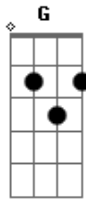

© ukulele-chords.com