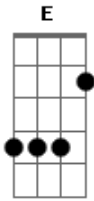

© ukulele-chords.com