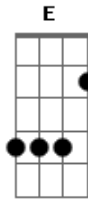

© ukulele-chords.com