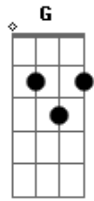

© ukulele-chords.com