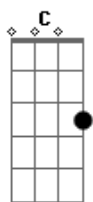

© ukulele-chords.com