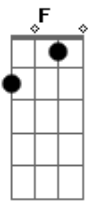

© ukulele-chords.com