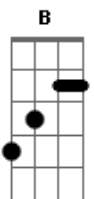

© ukulele-chords.com