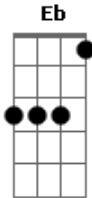

© ukulele-chords.com