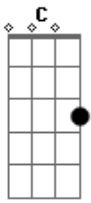

Sponge - Give It A Try

Tom: C
Intro:
G

Verse Chords:

G C D

G
I know, you don't really know me
C D
But you, would if you knew me
G C / D

Come on up and give it a try

CHORUS

So if you wanna come over come on come on if you don't then you

might as well just stay at home if you're still askin why just

give it a try

SOLO: Improvise around the G minor pentatonic

Acordes

© ukulele-chords.com

© ukulele-chords.com

© ukulele-chords.com