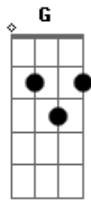

Sponge - Give It A Try

Tom: C
Intro:
G

Verse Chords:

G C D

G
I know, you don't really know me
C D
But you, would if you knew me
G C / D

Come on up and give it a try

CHORUS

So if you wanna come over come on come on if you don't then you

might as well just stay at home if you're still askin why just

give it a try

SOLO: Improvise around the G minor pentatonic

Acordes

© ukulele-chords.com

© ukulele-chords.com

© ukulele-chords.com