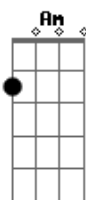

© ukulele-chords.com