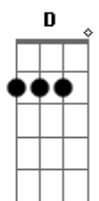

Spools - Sad Funeral

Tom: D

m
Intro: Gm D

Gm D
Lifeless dead, under the earth,
Gm D
Faintly faded dreams that have be gone.
Gm D
A ghost that rest, empty and sad.
Gm D
dazed by the freak that he've become.

G D
Yeah. the funeral is done!
G D
No one never said you won't be lone.
G D
Rest in peace enjoy the hollow sound
G
And Get yourself numb.
D
And Get yourself numb

Gm / D
Softly numb

Gm D
A coffin black, dark and sad.
Gm D
Heavy by the blame, that never gone.
Gm D
A rotten flesh, rusty and bad.
Gm D
damned by the freaks you called on.

G D

Yeah. the funeral is done!
G D
No one never said you won't be lone.
G D
Rest in peace enjoy the hollow sound
G
And Get yourself numb.
D
And Get yourself numb
Gm D
Softly numb
[Solo] G D
G D

G D
Yeah. the funeral is done!
G D
No one never said you won't be lone.
G D
Rest in peace enjoy the hollow sound
G
And Get yourself numb.
D
And Get yourself numb
(Gm D)
Softly numb

Acordes

© ukulele-chords.com