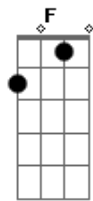

(Refrão)

Am Am7 Dm Em Am7 Am
Gold Always believe in your soul,
Dm You've got the power to know Em Dm
You're indestructible, Always believe in, because you are G E E7 F G
Am Am7 Dm Em Am7 Am
Gold Glad that you're bound to return,
Dm There's something I could have learned Em Dm
You're indestructible, always believe in G E E7 F G
(Transição com mesmo ritmo do refrão)
Am Am7 Dm Em Am7 Am
Dm Em Dm D
G E E7 F G (Finalizar com Am)

(Transição com mesmo ritmo do refrão)

Am Am7 Dm Em Am7 Am
Dm Em Dm D

Acordes

© ukulele-chords.com

© ukulele-chords.com

© ukulele-chords.com

© ukulele-chords.com

© ukulele-chords.com