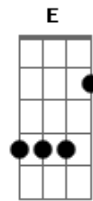

© ukulele-chords.com