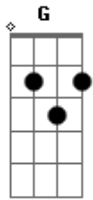

© ukulele-chords.com