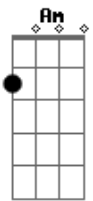

(Refrão)

Am Am7 Dm Em Am7 Am
Gold Always believe in your soul,
Dm You've got the power to know Em Dm
You're indestructible, Always believe in, because you are G E E7 F G
Am Am7 Dm Em Am7 Am
Gold Glad that you're bound to return,
Dm There's something I could have learned Em Dm
You're indestructible, always believe in G E E7 F G
(Transição com mesmo ritmo do refrão)
Am Am7 Dm Em Am7 Am
Dm Em Dm D
G E E7 F G (Finalizar com Am)

(Transição com mesmo ritmo do refrão)

Am Am7 Dm Em Am7 Am
Dm Em Dm D

Acordes

© ukulele-chords.com

© ukulele-chords.com

© ukulele-chords.com

© ukulele-chords.com

© ukulele-chords.com