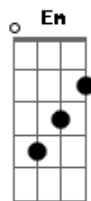

To the low, lower, low, ah, yeah

Don't run away, run away, yeah

Come to the low, lower, low

Drown in you

All the way, all the way, yeah-ah

I don't want a comeback

If I can't make you awake

I know you'll be right back

Stuck with you in your dreams

Tell me more, I could die

Take on like a beast

Fire

To the low, lower, low, ah, yeah

Don't run away, run away, yeah

Come to the low, lower, low

Drown in you

All the way, all the way, yeah

Acordes

© ukulele-chords.com

© ukulele-chords.com

© ukulele-chords.com

© ukulele-chords.com

© ukulele-chords.com

© ukulele-chords.com