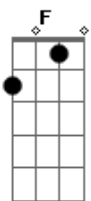

Stuck with you in your dreams

Tell me more, I could die

Take on like a beast

Fire

To the low, lower, low, ah, yeah

Don't run away, run away, yeah

Come to the low, lower, low

Drown in you

All the way, all the way, yeah

Acordes

© ukulele-chords.com

© ukulele-chords.com

© ukulele-chords.com

© ukulele-chords.com

© ukulele-chords.com

© ukulele-chords.com