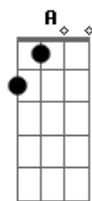

Stuck with you in your dreams

Tell me more, I could die

Take on like a beast

Fire

To the low, lower, low, ah, yeah

Don't run away, run away, yeah

Come to the low, lower, low

Drown in you

All the way, all the way, yeah

Acordes

© ukulele-chords.com

© ukulele-chords.com

© ukulele-chords.com

© ukulele-chords.com

© ukulele-chords.com

© ukulele-chords.com