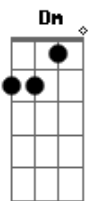

So!YoON! - Smoke Sprite (feat. RM)

tom:

C

Take on my knees

Stuck with you in your dreams

Tell me more, I could die

Take on like a beast

Fire

To the low, lower, low, ah, yeah

Don't run away, run away, yeah

Come to the low, lower, low

Drown in you

All the way, all the way, yeah-ah

I don't want a comeback

If I can't make you awake

I know you'll be right back

I just know

I understand your body and soul

I know how they work

So don't be ashamed

It's not all over

Keep chasing after

It makes me lower

You already know I'm not pretending

Yeah, I'm doing what I want

I always pull a stunt, ah

I apologize to your babe, ah, ah

Hey, read my lips somehow

You should t?ll me the truth

Don't lie, no li?s

Step close to what's fantasized

Yeah, it's time to go off site

Smoke sprite

Take on my knees

Stuck with you in your dreams

Tell me more, I could die

Take on like a beast

Fire

To the low, lower, low, ah, yeah

Don't run away, run away, yeah

Come to the low, lower, low

Drown in you

All the way, all the way, yeah

Honey, what you doin' in my bed? Yeah

Uh, baby, welcome to my favorite place, yes

Sigongganui beopchik, in-gandeurui ethics

Nun-gameun jigeum amu sanggwaneopseo

Show your dance tonight

So I could kill you alright

I swear to God, you don't need to be

Mine just hit you right

Take you next level, next level

Just give me your best level

That space level

Take on my knees

Stuck with you in your dreams

Tell me more, I could die

Take on like a beast

Fire

To the low, lower, low, ah, yeah

Don't run away, run away, yeah

Come to the low, lower, low

Drown in you

All the way, all the way, yeah

Acordes

© ukulele-chords.com

© ukulele-chords.com

© ukulele-chords.com

© ukulele-chords.com

© ukulele-chords.com

© ukulele-chords.com

© ukulele-chords.com

© ukulele-chords.com

© ukulele-chords.com