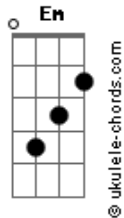

Soundgarden - Tighter And Tighter

tom:

Intro: Em Bm Em Bm Em Bm

Em Bm
Shadow face, blowing smoke and talking wind
Em Bm
Lost my grip, fell to far to start again
(start again)

Em Bm
A sudden snake, found my shapes and tells the world

Em Bm
Remember this, remember everything is just black

C Em D
Or burning sun ... and I hope it?s a sweet ride

[Refrão]

Em C
Sleep tight for me, sleep tight for me, I?m gone

Em Bm
Warm and sweet, svinging from a windows ledge

Em Bm
Tighter and deep one last sin before I?m dead
(before I?m dead)

Em Bm
A sucking holy wind, will take me from this bed tonight

Em Bm
C
And bloody wits, another hits me and I have to say goodbye

Acordes

[Refrão]

Em C
Sleep tight for me, sleep tight for me, I?m gone

[Ponte]

Em D Em A
And I hope it?s a sweet ride here for me tonight
C A Em
Cause I feel I?m going, feel I?m slowing down

[Tab - Base Solo]

```
E|-----|
B|-----|
G|o-----o| (x11)
D|o---7-7-7-7-----o|
A|-----5-5-5-5/7-----5-5-5-5/7-----1-2-3-----|
E|--0-----0-3-3-3-3-5--0-----|
```