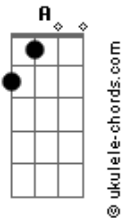

Soundgarden - Tighter And Tighter

tom:

Intro: Em Bm Em Bm Em Bm

Em Bm
Shadow face, blowing smoke and talking wind
Em Bm
Lost my grip, fell to far to start again
(start again)

Em Bm
A sudden snake, found my shapes and tells the world

Em Bm
Remember this, remember everything is just black

C Em D
Or burning sun ... and I hope it?s a sweet ride

[Refrão]

Em C
Sleep tight for me, sleep tight for me, I?m gone

Em Bm
Warm and sweet, svinging from a windows ledge

Em Bm
Tighter and deep one last sin before I?m dead
(before I?m dead)

Em Bm
A sucking holy wind, will take me from this bed tonight

Em Bm
C
And bloody wits, another hits me and I have to say goodbye

Acordes