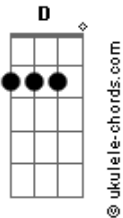

Soundgarden - Tighter And Tighter

tom:

Intro: Em Bm Em Bm Em Bm

Em Bm
Shadow face, blowing smoke and talking wind
Em Bm
Lost my grip, fell to far to start again
(start again)

Em Bm
A sudden snake, found my shapes and tells the world

Em Bm
Remember this, remember everything is just black

C Em D
Or burning sun ... and I hope it?s a sweet ride

[Refrão]

Em C
Sleep tight for me, sleep tight for me, I?m gone

Em Bm
Warm and sweet, svinging from a windows ledge

Em Bm
Tighter and deep one last sin before I?m dead
(before I?m dead)

Em Bm
A sucking holy wind, will take me from this bed tonight

Em Bm
C
And bloody wits, another hits me and I have to say goodbye

Acordes