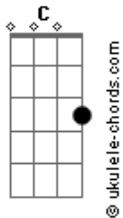

Soundgarden - Tighter And Tighter

tom:

Intro: Em Bm Em Bm Em Bm

Em Bm
Shadow face, blowing smoke and talking wind
Em Bm
Lost my grip, fell to far to start again
(start again)

Em Bm
A sudden snake, found my shapes and tells the world

Em Bm
Remember this, remember everything is just black

C Em D
Or burning sun ... and I hope it?s a sweet ride

[Refrão]

Em C
Sleep tight for me, sleep tight for me, I?m gone

Em Bm
Warm and sweet, svinging from a windows ledge

Em Bm
Tighter and deep one last sin before I?m dead
(before I?m dead)

Em Bm
A sucking holy wind, will take me from this bed tonight

Em Bm
C
And bloody wits, another hits me and I have to say goodbye

Acordes

[Refrão]

Em C
Sleep tight for me, sleep tight for me, I?m gone

[Ponte]

Em D Em A
And I hope it?s a sweet ride here for me tonight
C A Em
Cause I feel I?m going, feel I?m slowing down

[Tab - Base Solo]

```
E|-----|
B|-----|
G|o-----o| (x11)
D|o---7-7-7-7-----o|
A|-----5-5-5-5/7-----5-5-5-5/7-----1-2-3-----|
E|--0-----0-3-3-3-3-5--0-----|
```