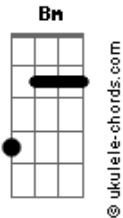

Soundgarden - Tighter And Tighter

tom:

Intro: Em Bm Em Bm Em Bm

Em Bm
Shadow face, blowing smoke and talking wind
Em Bm
Lost my grip, fell to far to start again
(start again)

Em Bm
A sudden snake, found my shapes and tells the world

Em Bm
Remember this, remember everything is just black

C Em D
Or burning sun ... and I hope it?s a sweet ride

[Refrão]

Em C
Sleep tight for me, sleep tight for me, I?m gone

Em Bm
Warm and sweet, svinging from a windows ledge

Em Bm
Tighter and deep one last sin before I?m dead
(before I?m dead)

Em Bm
A sucking holy wind, will take me from this bed tonight

Em Bm
C
And bloody wits, another hits me and I have to say goodbye

Acordes

[Refrão]

Em C
Sleep tight for me, sleep tight for me, I?m gone

[Ponte]

Em D Em A
And I hope it?s a sweet ride here for me tonight
C A Em
Cause I feel I?m going, feel I?m slowing down

[Tab - Base Solo]

```
E|-----|
B|-----|
G|o-----o| (x11)
D|o---7-7-7-7-----o|
A|-----5-5-5-5/7-----5-5-5-5/7-----1-2-3-----|
E|--0-----0-3-3-3-3-5--0-----|
```