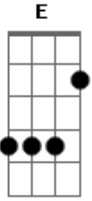

Soundgarden - Mailman

Tom: **C**

from Superunknown

Tuning (low to high: C, G, D, G, B, **E**)

Intro:

on second chorus there is this variation

Acordes

© ukulele-chords.com