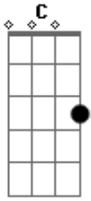

Soundgarden - Mailman

Tom: **C**

from Superunknown

Tuning (low to high: C, G, D, G, B, **E**)

Intro:

on second chorus there is this variation

Acordes

© ukulele-chords.com