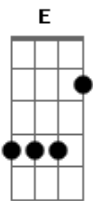

D G D G B C - Afinação da música

Intro:

Verso:

Pré-refrão

Refrão

?She lived like a murder how she'd fly..so sweet----ly..?

Riff antes do segundo refrão:

LETRA:

Like Suicide

Heard it from another room
Eyes were waking up just to fall asleep
Love's like suicide
Dazed out in a garden bed
With a broken neck lays my broken gift
Just like suicide

And my last ditch
Was my last brick
Lent to finish her
Finish her

Bit down on the bullet now
I had a taste so sour
I had to think of something sweet
Love's like suicide
Safe outside my gilded cage
With an ounce of pain
I wield a ton of rage
Just like suicide

With eyes of blood
And bitter blue
How I feel for you
I feel for you

She lived like a murder
How she'd fly so sweetly
She lived like a murder
But she dies
Just like suicide

Acordes

© ukulele-chords.com

© ukulele-chords.com

© ukulele-chords.com

© ukulele-chords.com

© ukulele-chords.com