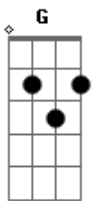

D G D G B C - Afinação da música

Intro:

Verso:

Pré-refrão

Refrão

?She lived like a murder how she'd fly..so sweet----ly..?

Riff antes do segundo refrão:

LETRA:

Like Suicide

Heard it from another room
Eyes were waking up just to fall asleep
Love's like suicide
Dazed out in a garden bed
With a broken neck lays my broken gift
Just like suicide

And my last ditch
Was my last brick
Lent to finish her
Finish her

Bit down on the bullet now
I had a taste so sour
I had to think of something sweet
Love's like suicide
Safe outside my gilded cage
With an ounce of pain
I wield a ton of rage
Just like suicide

With eyes of blood
And bitter blue
How I feel for you
I feel for you

She lived like a murder
How she'd fly so sweetly
She lived like a murder
But she dies
Just like suicide

Acordes

© ukulele-chords.com

© ukulele-chords.com

© ukulele-chords.com

© ukulele-chords.com

© ukulele-chords.com