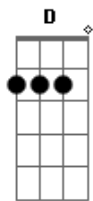

Soundgarden - Like Suicide

Tom: **D**

Ela não está completa, tem um solo no final que eu não peguei

A afinação é a seguinte:

6 5 4 3 2 1 - Cordas (da mais grossa p/ a mais fina)

E A D G B e - Afinação normal

D G D G B C - Afinação da música

Intro:

Verso:

Pré-refrão

Refrão

?She lived like a murder how she'd fly..so sweet----ly..?

Riff antes do segundo refrão:

LETRA:

Like Suicide

Heard it from another room
Eyes were waking up just to fall asleep
Love's like suicide
Dazed out in a garden bed
With a broken neck lays my broken gift
Just like suicide

And my last ditch
Was my last brick
Lent to finish her
Finish her

Bit down on the bullet now
I had a taste so sour
I had to think of something sweet
Love's like suicide
Safe outside my gilded cage
With an ounce of pain
I wield a ton of rage
Just like suicide

With eyes of blood
And bitter blue
How I feel for you
I feel for you

She lived like a murder
How she'd fly so sweetly
She lived like a murder
But she dies
Just like suicide

Acordes