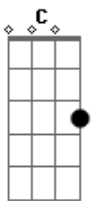

Bit down on the bullet now
I had a taste so sour
I had to think of something sweet
Love's like suicide
Safe outside my gilded cage
With an ounce of pain
I wield a ton of rage
Just like suicide

With eyes of blood
And bitter blue
How I feel for you
I feel for you

She lived like a murder
How she'd fly so sweetly
She lived like a murder
But she dies
Just like suicide

Acordes

© ukulele-chords.com

© ukulele-chords.com

© ukulele-chords.com

© ukulele-chords.com

© ukulele-chords.com