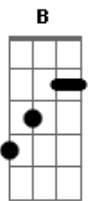

D G D G B C - Afinação da música

Intro:

Verso:

Pré-refrão

Refrão

?She lived like a murder how she'd fly..so sweet----ly..?

Riff antes do segundo refrão:

LETRA:

Like Suicide

Heard it from another room
Eyes were waking up just to fall asleep
Love's like suicide
Dazed out in a garden bed
With a broken neck lays my broken gift
Just like suicide

And my last ditch
Was my last brick
Lent to finish her
Finish her

Bit down on the bullet now
I had a taste so sour
I had to think of something sweet
Love's like suicide
Safe outside my gilded cage
With an ounce of pain
I wield a ton of rage
Just like suicide

With eyes of blood
And bitter blue
How I feel for you
I feel for you

She lived like a murder
How she'd fly so sweetly
She lived like a murder
But she dies
Just like suicide

Acordes

© ukulele-chords.com

© ukulele-chords.com

© ukulele-chords.com

© ukulele-chords.com

© ukulele-chords.com