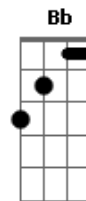

© ukulele-chords.com

© ukulele-chords.com