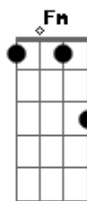

© ukulele-chords.com