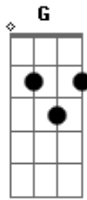

© ukulele-chords.com