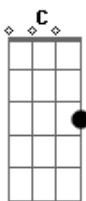

© ukulele-chords.com