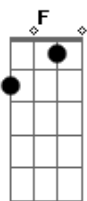

Soundgarden - Halfway There

Tom: F
Intro: F D Ab

C Fm Am G#m-
I woke up with my feet nailed down
Ab C Fm
And my head moving the speed of sound
C Fm Am G#m-
Had a dream I was caught in a maze
Ab C Fm
And I couldn't find my way back out

C Fm Am G#m-
Some are born to move mountains around
Ab C Fm
And some to rot away in jail
C Fm Am G#m-
I can admit that when I am scared
Ab E E7
Sing everything can go to hell

F Fm C Bb
And how far is halfway there?
F Fm C Bb
I didn't see you on the trail now
F Fm C Bb
But almost become I'm good enough
Am G D
Should a good life be so hard won?
F D Ab
Is that what our dreams have become?

Riff 1 x2

C Fm Am G#m-
Sometimes, when you're shooting an arrow
Ab C Fm
It can fly across the sky so proud
C Fm Am G#m-
Well I would go all the way to the sun
Ab E E7

If I didn't have to come back down

F Fm C Bb
And how far is halfway there?
F Fm C Bb
I didn't see you on the trail now
F Fm C Bb
But almost become I'm good enough
Am G D
Should a good life be so hard won?
F D Ab
Is that what our dreams have become?

Base do Solo: F Fm C Bb 3x Am G D

C Fm Am G#m-
If you got a car and somewhere to sleep
Ab C Fm
Someone who loves you and something to eat
C Fm Am G#m-
I would say you're doing better than most
Ab E E7
But maybe not as well as some

F Fm C Bb
And how far is halfway there?
F Fm C Bb
I didn't see you on the trail now
F Fm C Bb
But almost become I'm good enough
Am G D
Should a good life be so hard won?
F D Ab
Is that what our dreams have become?

C Fm

F D Ab
Is that what our dreams have become?

C Fm 4x

Acordes