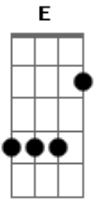

© ukulele-chords.com