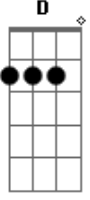

© ukulele-chords.com