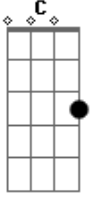

Soundgarden - Fresh Tendrils

Tom: **C** It seemed to get me through

Fresh song off Superunknown
 Lyrics by Chris Cornell and Matt Cameron. Music by Matt Cameron

Tuning: DGDGBE (Drop Low **E** to **D** and **A** to **G**)

Shame, shame, throw yourself away, give me little bits of

More than I can take, if it sits upon your tongue, or naked in your eyes

Give me little bits of, more than I can try

Bridge

Throw yourself away, throw yourself away

Guitar 2 Guitar 1

Guitar 2 Guitar 1

Throw yourself away

Guitar 2 Guitar 1

Throw yourself away

Guitar 2

Throw yourself away

Solo Guitar 2

Rythm Guitar 1

Throw yourself away

Throw yourself away, throw yourself away

Outro

Guitar 2

e	-----8--
B	-----7--8p7-----
G	-----
D	-----
G	-----
D	-----

Acordes

© ukulele-chords.com