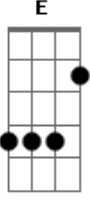

Soundgarden - Fresh Tendrils

Tom: **C** It seemed to get me through

Fresh song off Superunknown
 Lyrics by Chris Cornell and Matt Cameron. Music by Matt Cameron

Tuning: DGDGBE (Drop Low **E** to **D** and **A** to **G**)

Shame, shame, throw yourself away, give me little bits of

More than I can take, if it sits upon your tongue, or naked in your eyes

Give me little bits of, more than I can try

Bridge

Throw yourself away, throw yourself away

Guitar 2 Guitar 1

Guitar 2 Guitar 1

Throw yourself away

Guitar 2 Guitar 1

Throw yourself away

Guitar 2

Throw yourself away

Solo Guitar 2

Rythm Guitar 1

Throw yourself away

Throw yourself away, throw yourself away

Outro

Guitar 2

e	-----8--
B	-----7--8p7-----
G	-----
D	-----
G	-----
D	-----

Acordes

© ukulele-chords.com