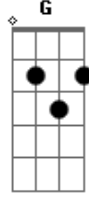

© ukulele-chords.com