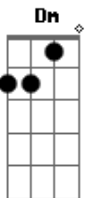

© ukulele-chords.com