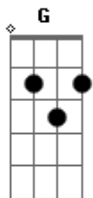

Solo Guitar(Dan Murphy)

```
|-----|
|-12-10-8---8--8-7---12-13-----8-7-5-3-0--|
|-----9-----|
|-----|
|-----|
|-----|
```

Dm C G G

Dm Am C G
When eight turns sideways
Dm C G
You head on down the highway
Dm Am C G
Say this is my way,
Am G
disappearing forever

Dm Am C G
But there ain't just one way
Dm C G
So you choose the fun way
Dm Am C G
Slide down the runway
Am G
On a ticket that goes two ways

Chorus

C Bb
And by the way that it sounded
C G
You thought that you'd be astounded
C D
But you left it like you found it
C G (intro)

Cause it wasn't yours to take

Dm Am C G
What once seemed like dyin'
Dm C G
Soon turned into flyin'
Dm Am C G
So you settle for tryin'
Am G
And you wish you were grounded

Chorus

C Bb
No you cannot get much higher
C G
Than your utmost desire
C D
So you bring it down to size it
C G
/pause/
Now it seems that you are grounded

G C Dm
Grounded
G C Dm
Grounded
G C Dm
Grounded
G C Dm
Grounded

Interlude:

```
|-----10---10---10-----|
|-10-11-10-8---8---8---8---8-5-6-5--6-5-3---|
|-----|
|-----|
|-----|
|-----|
```

G G

Chorus

C Bb
By the way that it sounded
C G
You thought that you'd be astounded
C D
But you left it like you found it
C G
Now you find that you are grounded

Ending: Dm Am C G Dm Am G

Acordes

© ukulele-chords.com