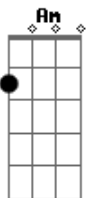

© ukulele-chords.com