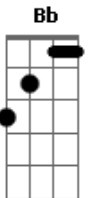

© ukulele-chords.com