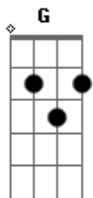

Solo Guitar(Dan Murphy)

```
|-----|
|-12-10-8---8--8-7---12-13-----8-7-5-3-0--|
|-----9-----|
|-----|
|-----|
|-----|
|-----|
```

Dm C G G

Dm Am C G
When eight turns sideways
Dm C G
You head on down the highway
Dm Am C G
Say this is my way,
Dm G
disappearing forever G

Dm Am C G
But there ain't just one way
Dm C G
So you choose the fun way
Dm Am C G
Slide down the runway
Am G
On a ticket that goes two ways

Chorus

C Bb
And by the way that it sounded
C G
You thought that you'd be astounded
C D
But you left it like you found it
C G (intro)

Cause it wasn't yours to take

Dm Am C G
What once seemed like dyin'
Dm C G
Soon turned into flyin'
Dm Am C G
So you settle for tryin'
Am G
And you wish you were grounded

Chorus

C Bb
No you cannot get much higher
C G
Than your utmost desire
C D
So you bring it down to size it
C G
/pause/
Now it seems that you are grounded

G C Dm
Grounded
G C Dm
Grounded
G C Dm
Grounded
G C Dm
Grounded

Interlude:

```
|-----10---10---10-----|
|-10-11-10-8---8---8---8---8-5-6-5--6-5-3---|
|-----|
|-----|
|-----|
|-----|
```

G G

Chorus

C Bb
By the way that it sounded
C G
You thought that you'd be astounded
C D
But you left it like you found it
C G
Now you find that you are grounded

Ending: Dm Am C G Dm Am G

Acordes

© ukulele-chords.com