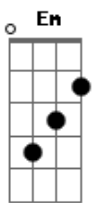

© ukulele-chords.com