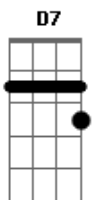

C G Am7 D7
Espero que um dia não seja fatal pra gente

Acordes

© ukulele-chords.com

© ukulele-chords.com

© ukulele-chords.com

© ukulele-chords.com

© ukulele-chords.com

© ukulele-chords.com