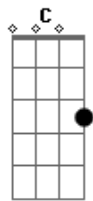

Sons Of The East - Whiskey And Wine

tom:

Intro: Em C G

[Primeira Parte]

Em C G
I've been mixing whiskey and wine
Em C G
Saw my chance down the line
Em C G
Never thought you'd understand
Em C G
Distance was never quite the blame

Em C G
Drove my car down to New Orleans
Em C G
It ain't the sight I had in my dreams
Em C G
Flying back from southern lanes
Em C G
See your face and take my chance

[Pré-Refrão]

C G D
Whatever happened to you
C G Em D
You were once the sweetest thing I knew

[Refrão]

Am C
Is it just a lie
G D
Catching up with you my dear
Am C
Girl I swear those eyes

Acordes

© ukulele-chords.com

© ukulele-chords.com

© ukulele-chords.com

© ukulele-chords.com

© ukulele-chords.com

G D
They're hiding all your fears

(Em C G)

[Segunda Parte]

Em C G
Saw my baby dressed in blue
Em C G
Can I have this dance with you
Em C G
You know the night won't last too long
Em C G
Stay with me for just one more song