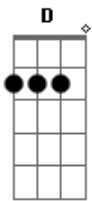

Em C G
Drove my car down to New Orleans
Em C G
It ain't the sight I had in my dreams
Em C G
Flying back from southern lanes
Em C G
See your face and take my chance

[Pré-Refrão]

C G D
Whatever happened to you
C G Em D
You were once the sweetest thing I knew

[Refrão]

Am C
Is it just a lie
G D
Catching up with you my dear
Am C
Girl I swear those eyes

Acordes

© ukulele-chords.com

© ukulele-chords.com

© ukulele-chords.com

© ukulele-chords.com

© ukulele-chords.com

G D
They're hiding all your fears

(Em C G)

[Segunda Parte]

Em C G
Saw my baby dressed in blue
Em C G
Can I have this dance with you
Em C G
You know the night won't last too long
Em C G
Stay with me for just one more song