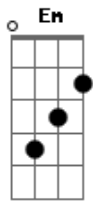

Sons Of The East - Whiskey And Wine

tom:

Intro: Em C G

[Primeira Parte]

Em C G
I've been mixing whiskey and wine
Em C G
Saw my chance down the line
Em C G
Never thought you'd understand
Em C G
Distance was never quite the blame

Em C G
Drove my car down to New Orleans
Em C G
It ain't the sight I had in my dreams
Em C G
Flying back from southern lanes
Em C G
See your face and take my chance

[Pré-Refrão]

C G D
Whatever happened to you
C G Em D
You were once the sweetest thing I knew

[Refrão]

Am C
Is it just a lie
G D
Catching up with you my dear
Am C
Girl I swear those eyes

Acordes

© ukulele-chords.com

© ukulele-chords.com

© ukulele-chords.com

© ukulele-chords.com

© ukulele-chords.com

G D
They're hiding all your fears

(Em C G)

[Segunda Parte]

Em C G
Saw my baby dressed in blue
Em C G
Can I have this dance with you
Em C G
You know the night won't last too long
Em C G
Stay with me for just one more song