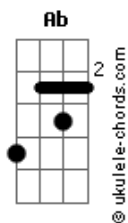

Sons Of The East - The Farmer

tom:
Capostraste na 1ª casa
Ab (forma dos acordes no tom de G)

[Primeira Parte]

The farmer kissed his wife for the last time
He said my dear, my life you'll always be mine
The rain's goin' away and the heats too hot for here
Promise I'll send money throughout the year
Money throughout the year
(Em C G D)

[Pré-Refrão]

Shelter from the storm wait for my call
If fortune follows I'll be back by next year's fall (yeah I'll be back)

[Refrão]

I'll be back my dear
I'll be back for you
Be back my love
(C G D)

[Segunda Parte]

As he walked out from his life he said with a smile
I will not be back home for more than a while
Grass turned to steel
The sky turned to cloudy grey
I'll be back home to care for you one cold day

Acordes

Care for you one cold day
(Em C G D)

[Pré-Refrão]

Shelter from the storm wait for my call
If fortune follows I'll be back by next year's fall (yeah I'll be back)

[Refrão]

I'll be back my dear
I'll be back for you
Be back my love
(Am Bm C G D)

[Ponte]

Pack my bags and I'll be home
I would not leave you in this world alone
Pack my bags and I'll be home
I would not leave you in this world alone

[Solo] Em C G D
Em C G D

[Refrão]

I'll be back my dear
I'll be back for you
Be back my love
I'll be the ere

[Final] Em