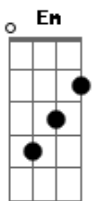

ukulele-chords.com