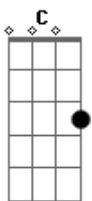

## Acordes

ukulele-chords.com

ukulele-chords.com

ukulele-chords.com

ukulele-chords.com

C G D  
 Out there on a better day  
 C G  
 I'll believe it when I see it  
 C G D  
 Shining in the falling rain

[Solo] C G D  
 C G D  
 C G D  
 C G D