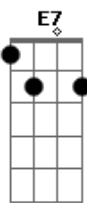

© ukulele-chords.com