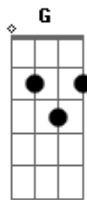

© ukulele-chords.com