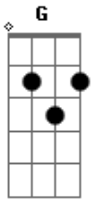

Sonic Youth - Unwind

Tom: G

Morning becomes the sun, for the dandy line
 Sooner than the midday light, we leave behind
 Love is out into de sundry light, you sing, unwind...

Tuning: Standard
 Tab for: Mørphine
 IF YOU POST THIS ANYWHERE, PLEASE, GIVE ME CREDIT!

[[[INSTRUMENTAL PART]]]

I did it in standard and it sounds OK; if you know the correct tuning or have any correction, e-mail me, please...

"Lay down your lucky hand, upon her heart..."

"Morning becomes a kite, tangled up in stars..."

[NOISY PART]

=(GUITAR 1)=

"Laugh in the midday light... ..and leave it behind."

=(GUITAR 2)=

Hang down your lucky head, a sign to time

[CALM PART]

Acordes

© ukulele-chords.com