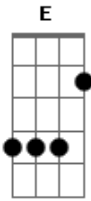

© ukulele-chords.com