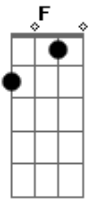

[[[INSTRUMENTAL PART]]]

I did it in standard and it sounds OK; if you know the correct tuning or have any correction, e-mail me, please...

"Lay down your lucky hand, upon her heart..."

"Morning becomes a kite, tangled up in stars..."

[NOISY PART]

=(GUITAR 1)=

"Laugh in the midday light... ..and leave it behind."

=(GUITAR 2)=

Hang down your lucky head, a sign to time

[CALM PART]

Acordes

© ukulele-chords.com