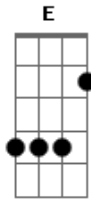

© ukulele-chords.com