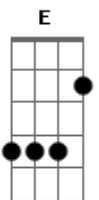

Sonic Youth - Sunday

Tom: B

Eu acho que essa música é tocada com um outra afinação, mas é possível tocá-la apenas trocando a sexta corda por D.

Portanto: DADGBE

Intro: Parte A

Acordes parte A

Intro: Parte B

Acordes parte B

Primeira Parte

C Eb

C
SUNDAY COMES ALONE AGAIN

A PERFECT DAY FOR A QUIET FRIEND
Eb C
AND YOU - YOU WILL SET IT FREE

I SEE NEW MORNING ROUND YR FACE

EVERYBODY SEZ ITS ANOTHER PHASE
Eb C
AND NOW - NOW ITS COME TO ME

SEE THE MAGIC IN YR EYES

I SEE IT COME AS NO SURPRISE
Eb C
AND YOU - YOU TURN YR EYES AWAY
Eb C
YEH YOU - YOU TURN IT ALL AWAY

I GUESS ITS TRUE ITS NEVER TOO LATE

STILL I DON'T KNOW WHAT TO DO TODAY
Eb C
OH WHY - CAN'T I SET YOU FREE
Eb C
WILL YOU - DO THE SAME FOR ME

Solo:

C Eb F C

C
SUNDAY COMES AND SUNDAY GOES

SUNDAY ALWAYS SEEMS TO MOVE SO SLOW
Eb C
TO ME - HERE SHE COMES AGAIN

A PERFECT ENDING TO A PERFECT DAY

A PERFECT ENDING WHAT CAN I SAY
Eb C
TO YOU - LONELY SUNDAY FRIEND
Eb C C Até o fim...
WITH YOU - SUNDAY NEVER ENDS

Cifrado e tablaturado por Jean R.C. de Almeida

Outras tab's, Pink Floyd, Sonic Youth, The Breeders...
Jean R. C. de Almeida.

Acordes

© ukulele-chords.com

© ukulele-chords.com

© ukulele-chords.com

© ukulele-chords.com

© ukulele-chords.com

© ukulele-chords.com

© ukulele-chords.com

© ukulele-chords.com