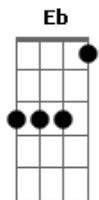

Sonic Youth - Sunday

Tom: B

Eu acho que essa música é tocada com um outra afinação, mas é possível tocá-la apenas trocando a sexta corda por D.

Portanto: DADGBE

Intro: Parte A

Acordes parte A

Intro: Parte B

Acordes parte B

Primeira Parte

C Eb

C
SUNDAY COMES ALONE AGAIN

A PERFECT DAY FOR A QUIET FRIEND
Eb C
AND YOU - YOU WILL SET IT FREE

I SEE NEW MORNING ROUND YR FACE

EVERYBODY SEZ ITS ANOTHER PHASE
Eb C
AND NOW - NOW ITS COME TO ME

SEE THE MAGIC IN YR EYES

I SEE IT COME AS NO SURPRISE
Eb C
AND YOU - YOU TURN YR EYES AWAY
Eb C
YEH YOU - YOU TURN IT ALL AWAY

I GUESS ITS TRUE ITS NEVER TOO LATE

STILL I DON'T KNOW WHAT TO DO TODAY
Eb C
OH WHY - CAN'T I SET YOU FREE
Eb C
WILL YOU - DO THE SAME FOR ME

Cifrado e tablaturado por Jean R.C. de Almeida

Outras tab's, Pink Floyd, Sonic Youth, The Breeders...
Jean R. C. de Almeida.

Acordes

© ukulele-chords.com

© ukulele-chords.com

© ukulele-chords.com

© ukulele-chords.com