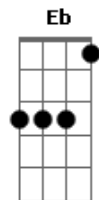

Sonic Youth - Sunday

Tom: B

Eu acho que essa música é tocada com um outra afinação, mas é possível tocá-la apenas trocando a sexta corda por D.

Portanto: DADGBE

Intro: Parte A

Acordes parte A

Intro: Parte B

Acordes parte B

Primeira Parte

C Eb

C
SUNDAY COMES ALONE AGAIN

A PERFECT DAY FOR A QUIET FRIEND
Eb C
AND YOU - YOU WILL SET IT FREE

I SEE NEW MORNING ROUND YR FACE

EVERYBODY SEZ ITS ANOTHER PHASE
Eb C
AND NOW - NOW ITS COME TO ME

SEE THE MAGIC IN YR EYES

I SEE IT COME AS NO SURPRISE
Eb C
AND YOU - YOU TURN YR EYES AWAY
Eb C
YEH YOU - YOU TURN IT ALL AWAY

I GUESS ITS TRUE ITS NEVER TOO LATE

STILL I DON'T KNOW WHAT TO DO TODAY
Eb C
OH WHY - CAN'T I SET YOU FREE
Eb C
WILL YOU - DO THE SAME FOR ME

Cifrado e tablaturado por Jean R.C. de Almeida

Outras tab's, Pink Floyd, Sonic Youth, The Breeders...
Jean R. C. de Almeida.

Acordes

© ukulele-chords.com

© ukulele-chords.com

© ukulele-chords.com

© ukulele-chords.com