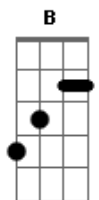

Sonic Youth - Sunday

Tom: B

Eu acho que essa música é tocada com um outra afinação, mas é possível tocá-la apenas trocando a sexta corda por D.

Portanto: DADGBE

Intro: Parte A

Acordes parte A

Intro: Parte B

Acordes parte B

Primeira Parte

C Eb

C
SUNDAY COMES ALONE AGAIN

A PERFECT DAY FOR A QUIET FRIEND
Eb C
AND YOU - YOU WILL SET IT FREE

I SEE NEW MORNING ROUND YR FACE

EVERYBODY SEZ ITS ANOTHER PHASE
Eb C
AND NOW - NOW ITS COME TO ME

SEE THE MAGIC IN YR EYES

I SEE IT COME AS NO SURPRISE
Eb C
AND YOU - YOU TURN YR EYES AWAY
Eb C
YEH YOU - YOU TURN IT ALL AWAY

I GUESS ITS TRUE ITS NEVER TOO LATE

STILL I DON'T KNOW WHAT TO DO TODAY
Eb C
OH WHY - CAN'T I SET YOU FREE
Eb C
WILL YOU - DO THE SAME FOR ME

Solo:

C Eb F C

C
SUNDAY COMES AND SUNDAY GOES

SUNDAY ALWAYS SEEMS TO MOVE SO SLOW
Eb C
TO ME - HERE SHE COMES AGAIN

A PERFECT ENDING TO A PERFECT DAY

A PERFECT ENDING WHAT CAN I SAY
Eb C
TO YOU - LONELY SUNDAY FRIEND
Eb C C Até o fim...
WITH YOU - SUNDAY NEVER ENDS

Cifrado e tablaturado por Jean R.C. de Almeida

Outras tab's, Pink Floyd, Sonic Youth, The Breeders...
Jean R. C. de Almeida.

Acordes

© ukulele-chords.com