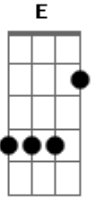

© ukulele-chords.com