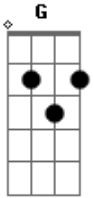

© ukulele-chords.com