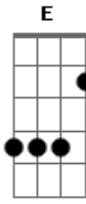

© ukulele-chords.com