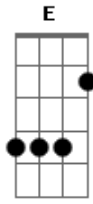

© ukulele-chords.com