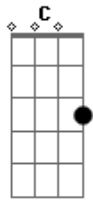

Sonic Youth - Silver Rocket

Tom: **F**

Thurston's tuning: ACCG#**C**

Lee's tuning: AA**E**EA

T's part:

Intro:

Chorus riff:

Verse Riff:

when the band comes out of the noise jam, repeat the intro at a faster speed...

Lee's part:

for the intro, Lee just plays a 12th fret harmonic on the **E** strings

Chorus riff:

Verse Riff:

Acordes

© ukulele-chords.com