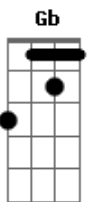

© ukulele-chords.com