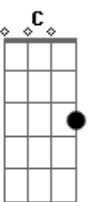

© ukulele-chords.com