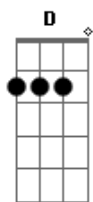

Sonic Youth - I Wanna Be Yr Dog

Tom: D

tuning EADGBE

define chords:

G Gb E Db D

moderate distortion,
Intro: (slow with "wah")

(then:)

G Gb E G Gb E

G Gb E G Gb E

so messed up, i want you here

G Gb E G Gb E

in my room, i want you dear (here?)

G Gb E G Gb E

now we're gonna be face to face

G Gb E G Gb E

and i'll lay right down in my favorite place

G Gb E

now i wanna be your dawg

G Gb E

now i wanna be your dawg

G Gb E

now i wanna be your dawg

G E D B

C E

well c'mon!

G Gb E G Gb E

now i'm ready to close my eyes

now i'm ready to close my mind

now i'm ready to feel your hand

and lose my heart on the burning sand

G Gb E

now i wanna be your dawg

G Gb E

now i wanna be your dawg

G Gb E

now i wanna be your dawg

G E D B

C E

well c'mon!

Acordes

© ukulele-chords.com