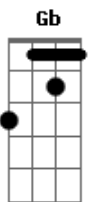

© ukulele-chords.com