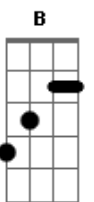

© ukulele-chords.com