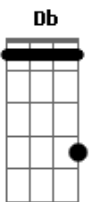

© ukulele-chords.com