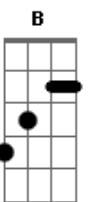

© ukulele-chords.com