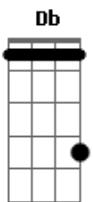

© ukulele-chords.com