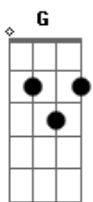

© ukulele-chords.com