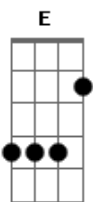

© ukulele-chords.com