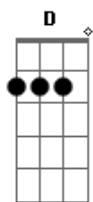

Sonic Youth - I Wanna Be Yr Dog

Tom: D

tuning EADGBE

define chords:

G Gb E Db D

moderate distortion,
Intro: (slow with "wah")

(then:)

G Gb E G Gb E

G Gb E G Gb E

so messed up, i want you here

G Gb E G Gb E

in my room, i want you dear (here?)

G Gb E G Gb E

now we're gonna be face to face

G Gb E G Gb E

and i'll lay right down in my favorite place

G Gb E

now i wanna be your dawg

G Gb E

now i wanna be your dawg

G Gb E

now i wanna be your dawg

G E D B

C E
well c'mon!

G Gb E G Gb E

now i'm ready to close my eyes

now i'm ready to close my mind

now i'm ready to feel your hand

and lose my heart on the burning sand

G Gb E

now i wanna be your dawg

G Gb E

now i wanna be your dawg

G Gb E

now i wanna be your dawg

G E D B

C E
well c'mon!

Acordes

© ukulele-chords.com