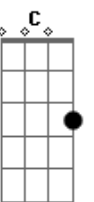

© ukulele-chords.com