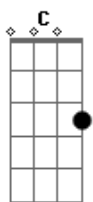

SongLab - My Favorite

tom:

Intro: F C G C
F C G

[Primeira Parte]

C F C
My favorite thing about You is Your peace
Am F C G
Resting like a dove upon me
Am F C G
Painting every promise, chasing every fear
Am F C
My favorite thing to know is that You're here

[Refrão]

Am
You are a father, You are the God who sees
G C F C
Moved by compassion, You've chosen me

[Segunda Parte]

C G
I love the way you're faithful to me
Am F C G
You don't run away you never leave

Acordes