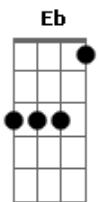

© ukulele-chords.com