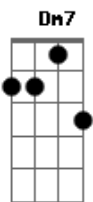

© ukulele-chords.com

© ukulele-chords.com