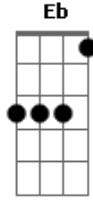

© ukulele-chords.com