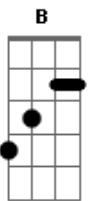

Sonata Arctica - Wolf And Raven

Tom: **B**

Tune down 1/2 step!
Intro: (Gtr.1) x7

x6 Two Guitars:

T Intro (Gtr.2)

(end Intro) Verse 1

pm.....

.....|
pm.....

B

.....| pm.....| Riff 1
pm

ridge

.....| pm.....

will 1A Bridge

.....| pm.....|

will 1B

pm.....|

TABLATURE EXPLANATION

A.H. = Artificial Harmonic

pm..| = Palm mute

h = hammer on

p = pull off

/ = slide up

\ = slide down

~ = Vibrato

b = Bend

x\ = Pick Slide

---12--- = Tremolo pick

---/---

---/---

---12--- = Staccato

|| = repeat from to

Acordes