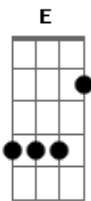

© ukulele-chords.com