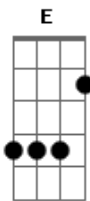

© ukulele-chords.com