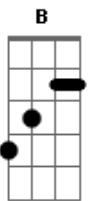

Sonata Arctica - Wolf And Raven

Tom: **B**

Tune down 1/2 step!
Intro: (Gtr.1) x7

x6 Two Guitars:

T Intro (Gtr.2)

(end Intro) Verse 1

pm.....

.....|
pm.....

B

.....| Riff 1
pm

ridge

.....| pm.....

will 1A Bridge

.....| pm.....|

will 1B

pm.....|

TABLATURE EXPLANATION

A.H. = Artificial Harmonic

pm..| = Palm mute

h = hammer on

p = pull off

/ = slide up

\ = slide down

~ = Vibrato

b = Bend

x\ = Pick Slide

---12--- = Tremolo pick

---/---

---/---

---12--- = Staccato

| | = repeat from to

Acordes