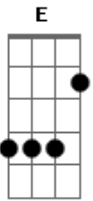

Sonata Arctica - Wolf And Raven

tom:

B

Tune down 1/2 step!

pm pm pm pm pm

pm pm pm pm pm pm

G--9-7-5---7-5-----5-7-9-7-5-----|-/9-7-----7-----
 -----9-----|
 D-----9-----9-7-6-7-9-----9-7--|-----10-9--
 -10-9-7\6/7-9-10-----|

pm....

pm.....

.....| pm.....|

.....|
 pm.....

B~-----	-----
 G-----5-----5-----4-----|--
 Chorus-(x2)--|--9-7-5---7|

.....|
 pm

pm.....|
 TABLATURE EXPLANATION

.....| pm.....

A.H. = Artificial Harmonic

.....| pm.....|

pm..| = Palm mute

pm.....|

h = hammer on

p = pull off

/ = slide up

\ = slide down

~ = Vibrato

b = Bend

x\ = Pick Slide

pm pm pm pm pm pm

A\---4\---4\---7\---7\---4\---7\---4\---5---5---5-----| |
 -----\---7\---7\| |
 E\-----5\---5\---5\-----5\-----| |
 -----\---5\---5\|

Acordes

© ukulele-chords.com