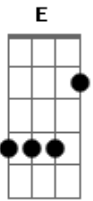

Sonata Arctica - Wolf And Raven

tom:

B

Tune down 1/2 step!

pm pm pm pm pm

pm pm pm pm pm pm

G--9-7-5---7-5-----5-7-9-7-5-----|-/9-7-----7-----
 -----9-----|
 D-----9-----9-7-6-7-9-----9-7--|-----10-9--
 -10-9-7\6/7-9-10-----|

pm....

pm.....

.....| pm.....|

.....|
 pm.....

B~-----	-----
 G-----5-----5-----4-----|--
 Chorus-(x2)--|--9-7-5---7|

.....|
 pm

pm.....|
 TABLATURE EXPLANATION

.....| pm.....

A.H. = Artificial Harmonic

.....| pm.....|

pm..| = Palm mute

pm.....|

h = hammer on

p = pull off

/ = slide up

\ = slide down

~ = Vibrato

b = Bend

x\ = Pick Slide

pm pm pm pm pm pm

A\---4\---4\---7\---7\---4\---7\---4\---5---5---5-----| |
 -----\---7\---7| |
 E\-----5\---5\---5\-----5\-----| |
 -----\---5\---5|

Acordes

© ukulele-chords.com