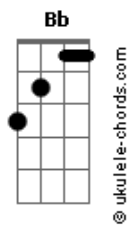

Sonata Arctica - Two Minds One Soul

tom:

Ab (forma dos acordes no tom de A)

Afinação: Eb Ab Db Gb Bb Eb

Intro: Em D Em D
Em D Em D Em

Em
I feel emotions are denied
I hide through day to welcome night
Just to get away from you

Em
Is it me that you've deceived
Now you drown in make believe
I'm so far away from you

C B C Em
I know you can't see my face
C B C Em
I know you wont change

C
The way your outlook is to life

D
The way you tend to speak my mind

Em
Many words I could describe

G D
You'll never know

Em D Em D
I won't change

Em D Em D
Wont listen to these empty words again

Bm C G D
Past is shadows, covered cold

Bm C G
Such indecision you have two

D
Minds in one soul

(Em D Em D)
(Em D Em D)

Em
I could not see the shades of light

You gave into the empty lies

You could never face the truth

Acordes

Blind before the facts you've known

The picture now has turned to stone

You have two minds in one soul