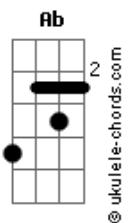

Sonata Arctica - Two Minds One Soul

tom:

Ab (forma dos acordes no tom de A)

Afinação: Eb Ab Db Gb Bb Eb

Intro: Em D Em D
Em D Em D Em

Em
I feel emotions are denied
I hide through day to welcome night
Just to get away from you

Em
Is it me that you've deceived
Now you drown in make believe
I'm so far away from you

C B C Em
I know you can't see my face
C B C Em
I know you wont change

C
The way your outlook is to life

D
The way you tend to speak my mind

(Em D Em D)
(Em D Em D)

Em
I could not see the shades of light

You gave into the empty lies

You could never face the truth

Acordes

Blind before the facts you've known

The picture now has turned to stone

You have two minds in one soul