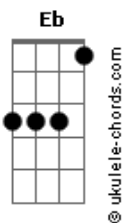

Sonata Arctica - Two Minds One Soul

tom:

Ab (forma dos acordes no tom de A)

Afinação: Eb Ab Db Gb Bb Eb

Intro: Em D Em D
Em D Em D Em

Em
I feel emotions are denied
I hide through day to welcome night
Just to get away from you

Em
Is it me that you've deceived
Now you drown in make believe
I'm so far away from you

C B C Em
I know you can't see my face
C B C Em
I know you wont change

C
The way your outlook is to life

D
The way you tend to speak my mind

Em
Many words I could describe

G D
You'll never know

Em D Em D
I won't change

Em D Em D
Wont listen to these empty words again

Bm C G D
Past is shadows, covered cold

Bm C G
Such indecision you have two

D
Minds in one soul

(Em D Em D)
(Em D Em D)

Em
I could not see the shades of light

You gave into the empty lies

You could never face the truth

Acordes

Blind before the facts you've known

The picture now has turned to stone

You have two minds in one soul