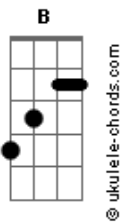

Sonata Arctica - Two Minds One Soul

tom:

Ab (forma dos acordes no tom de A)

Afinação: Eb Ab Db Gb Bb Eb

Intro: Em D Em D
Em D Em D Em

Em
I feel emotions are denied
I hide through day to welcome night
Just to get away from you

Em
Is it me that you've deceived
Now you drown in make believe
I'm so far away from you

C B C Em
I know you can't see my face
C B C Em
I know you wont change

C
The way your outlook is to life

D
The way you tend to speak my mind

Em
Many words I could describe

G D
You'll never know

Em D Em D
I won't change

Em D Em D
Wont listen to these empty words again

Bm C G D
Past is shadows, covered cold

Bm C G
Such indecision you have two

D
Minds in one soul

(Em D Em D)
(Em D Em D)

Em
I could not see the shades of light

You gave into the empty lies

You could never face the truth

Acordes

Blind before the facts you've known

The picture now has turned to stone

You have two minds in one soul