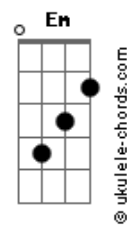

Sonata Arctica - Two Minds One Soul

tom:

Ab (forma dos acordes no tom de A)

Afinação: Eb Ab Db Gb Bb Eb

Intro: Em D Em D
Em D Em D Em

Em
I feel emotions are denied
I hide through day to welcome night
Just to get away from you

Em
Is it me that you've deceived
Now you drown in make believe
I'm so far away from you

C B C Em
I know you can't see my face
C B C Em
I know you wont change

C
The way your outlook is to life

D
The way you tend to speak my mind

Em
Many words I could describe

G D
You'll never know

Em D Em D
I won't change

Em D Em D
Wont listen to these empty words again

Bm C G D
Past is shadows, covered cold

Bm C G
Such indecision you have two

D
Minds in one soul

(Em D Em D)
(Em D Em D)

Em
I could not see the shades of light

You gave into the empty lies

You could never face the truth

Acordes

Blind before the facts you've known

The picture now has turned to stone

You have two minds in one soul