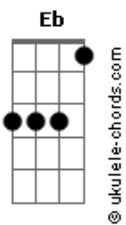

Sonata Arctica - Two Minds One Soul

tom:

Ab (forma dos acordes no tom de A)

Afinação: Eb Ab Db Gb Bb Eb

Intro: Em D Em D
Em D Em D Em

Em
I feel emotions are denied
I hide through day to welcome night
Just to get away from you

Em
Is it me that you've deceived
Now you drown in make believe
I'm so far away from you

C B C Em
I know you can't see my face
C B C Em
I know you wont change

C
The way your outlook is to life

D
The way you tend to speak my mind

Em
Many words I could describe

G D
You'll never know

Em D Em D
I won't change

Em D Em D
Wont listen to these empty words again

Bm C G D
Past is shadows, covered cold

Bm C G
Such indecision you have two

D
Minds in one soul

(Em D Em D)
(Em D Em D)

Em
I could not see the shades of light

You gave into the empty lies

You could never face the truth

Acordes

Blind before the facts you've known

The picture now has turned to stone

You have two minds in one soul