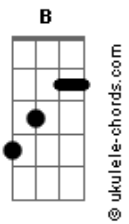

Sonata Arctica - Two Minds One Soul

tom:

Ab (forma dos acordes no tom de A)

Afinação: Eb Ab Db Gb Bb Eb

Intro: Em D Em D
Em D Em D Em

Em
I feel emotions are denied
I hide through day to welcome night
Just to get away from you

Em
Is it me that you've deceived
Now you drown in make believe
I'm so far away from you

C B C Em
I know you can't see my face
C B C Em
I know you wont change

C
The way your outlook is to life

D
The way you tend to speak my mind

Em
Many words I could describe

G D
You'll never know

Em D Em D
I won't change

Em D Em D
Wont listen to these empty words again

Bm C G D
Past is shadows, covered cold

Bm C G
Such indecision you have two

D
Minds in one soul

(Em D Em D)
(Em D Em D)

Em
I could not see the shades of light

You gave into the empty lies

You could never face the truth

Acordes

Blind before the facts you've known

The picture now has turned to stone

You have two minds in one soul