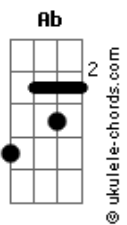

Sonata Arctica - Two Minds One Soul

tom:

Ab (forma dos acordes no tom de A)

Afinação: Eb Ab Db Gb Bb Eb

Intro: Em D Em D
Em D Em D Em

Em
I feel emotions are denied
I hide through day to welcome night
Just to get away from you

Em
Is it me that you've deceived
Now you drown in make believe
I'm so far away from you

C B C Em
I know you can't see my face
C B C Em
I know you wont change

C
The way your outlook is to life

D
The way you tend to speak my mind

(Em D Em D)
(Em D Em D)

Em
I could not see the shades of light

You gave into the empty lies

You could never face the truth

Acordes

Blind before the facts you've known

The picture now has turned to stone

You have two minds in one soul