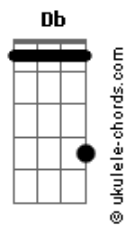

Em
Is it me that you've deceived
Now you drown in make believe
I'm so far away from you

C B C Em
I know you can't see my face
C B C Em
I know you wont change

C
The way your outlook is to life

D
The way you tend to speak my mind

(Em D Em D)
(Em D Em D)

Em
I could not see the shades of light

You gave into the empty lies

You could never face the truth

Acordes

Blind before the facts you've known

The picture now has turned to stone

You have two minds in one soul