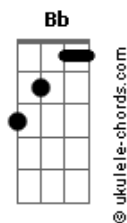

Sonata Arctica - Two Minds One Soul

tom:

Ab (forma dos acordes no tom de A)

Afinação: Eb Ab Db Gb Bb Eb

Intro: Em D Em D
Em D Em D Em

Em
I feel emotions are denied
I hide through day to welcome night
Just to get away from you

Em
Is it me that you've deceived
Now you drown in make believe
I'm so far away from you

C B C Em
I know you can't see my face
C B C Em
I know you wont change

C
The way your outlook is to life

D
The way you tend to speak my mind

Em
Many words I could describe

G D
You'll never know

Em D Em D
I won't change

Em D Em D
Wont listen to these empty words again

Bm C G D
Past is shadows, covered cold

Bm C G
Such indecision you have two

D
Minds in one soul

(Em D Em D)
(Em D Em D)

Em
I could not see the shades of light

You gave into the empty lies

You could never face the truth

Acordes

Blind before the facts you've known

The picture now has turned to stone

You have two minds in one soul