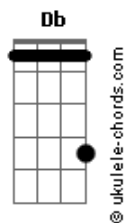

Em
Is it me that you've deceived
Now you drown in make believe
I'm so far away from you

C B C Em
I know you can't see my face
C B C Em
I know you wont change

C
The way your outlook is to life

D
The way you tend to speak my mind

(Em D Em D)
(Em D Em D)

Em
I could not see the shades of light

You gave into the empty lies

You could never face the truth

Acordes

Blind before the facts you've known

The picture now has turned to stone

You have two minds in one soul