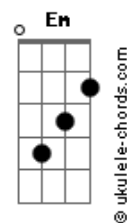

Sonata Arctica - Two Minds One Soul

tom:

Ab (forma dos acordes no tom de A)

Afinação: Eb Ab Db Gb Bb Eb

Intro: Em D Em D
Em D Em D Em

Em
I feel emotions are denied
I hide through day to welcome night
Just to get away from you

Em
Is it me that you've deceived
Now you drown in make believe
I'm so far away from you

C B C Em
I know you can't see my face
C B C Em
I know you wont change

C
The way your outlook is to life

D
The way you tend to speak my mind

Em
Many words I could describe

G D
You'll never know

Em D Em D
I won't change

Em D Em D
Wont listen to these empty words again

Bm C G D
Past is shadows, covered cold

Bm C G
Such indecision you have two

D
Minds in one soul

(Em D Em D)
(Em D Em D)

Em
I could not see the shades of light

You gave into the empty lies

You could never face the truth

Acordes

Blind before the facts you've known

The picture now has turned to stone

You have two minds in one soul