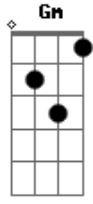

© ukulele-chords.com