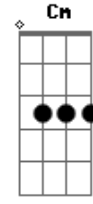

© ukulele-chords.com