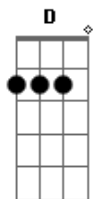

Sonata Arctica - Picturing the past

tom:

Ab (forma dos acordes no tom de A)

Afinação: Eb Ab Db Gb Bb Eb

Intro: Dm Eb A Dm
Dm Eb A Dm
Dm Eb A
Dm C F
Dm Eb A
Dm C F

Dm Eb A Dm
In a house where no one never sleeps
C F Dm
Lays a man who sees more with his eyes

Eb A
Picturing the past before him
C F
Dm
In a bed, alone, with clothes on

Bb
Paying for a service
F C
Gm
He doesn't really need

(Dm Eb A)
(Dm C F)

Dm Eb A Dm
With his eyes, he sees more love and lust
C F
More tears, far too much to handle

Dm Eb A
Can't tell a soul, not this time

Dm C
They'd lock him right up

Bb
Too much of burning bushes

Gm F C
Too much for his weak soul

(Dm Eb A)
(Dm C F)

Bb
In his mind, oh so jaded

Gm
He's gone too far behind

Eb A
Of all the visions seen, this one makes him scream

Dm C Dm
He cannot live neither die in this world
F Gm Am Dm
Burning sensation inside, you know how that hurts?

C Dm
Making up for the crimes of your life

F
With scythe as your sword

Gm A Dm C
You must fight 'till the end of time

(Bb F Gm A)
(Em D Em D)

Acordes

© ukulele-chords.com