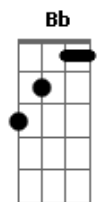

© ukulele-chords.com