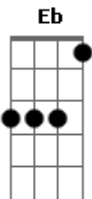

Sonata Arctica - Picturing the past

tom:

Ab (forma dos acordes no tom de A)

Afinação: Eb Ab Db Gb Bb Eb

Intro: Dm Eb A Dm
 Dm Eb A Dm
 Dm Eb A
 Dm C F
 Dm Eb A
 Dm C F

Dm Eb A Dm
 In a house where no one never sleeps
 C F Dm
 Lays a man who sees more with his eyes

Eb A
 Of all the visions seen, this one makes him scream

Dm C Dm
 He cannot live neither die in this world
 F Gm Am Dm
 Burning sensation inside, you know how that hurts?

C Dm
 Making up for the crimes of your life

F
 With scythe as your sword

Gm A Dm C
 You must fight 'till the end of time

(Bb F Gm A)
 (Em D Em D)

Acordes

© ukulele-chords.com

© ukulele-chords.com

© ukulele-chords.com

© ukulele-chords.com

Dm Eb A Dm
 Only time can make you see behind

C
 Of the curtain hiding the secret

(A Dm C Bb Gm)

A Bb
 Your time is up when you see the light
 (A Dm C Bb Gm)

Eb Bb C
 You can live as a noble man but when time
 D D Dm C Bb A
 You won't be left behind