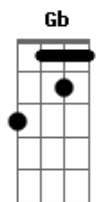

© ukulele-chords.com