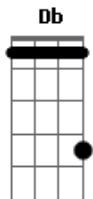

Eb A
 Of all the visions seen, this one makes him scream

Dm C Dm
 He cannot live neither die in this world
 F Gm Am Dm
 Burning sensation inside, you know how that hurts?

C Dm
 Making up for the crimes of your life

F
 With scythe as your sword

Gm A Dm C
 You must fight 'till the end of time

(Bb F Gm A)
 (Em D Em D)

Acordes

© ukulele-chords.com

© ukulele-chords.com

© ukulele-chords.com

© ukulele-chords.com