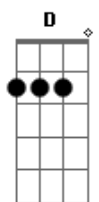

Sonata Arctica - Picturing the past

tom:

Ab (forma dos acordes no tom de A)

Afinação: Eb Ab Db Gb Bb Eb

Intro: Dm Eb A Dm
Dm Eb A Dm
Dm Eb A
Dm C F
Dm Eb A
Dm C F

Dm Eb A Dm
In a house where no one never sleeps
C F Dm
Lays a man who sees more with his eyes

Eb A
Picturing the past before him
C F
Dm
In a bed, alone, with clothes on

Bb
Paying for a service
F C
Gm
He doesn't really need

(Dm Eb A)
(Dm C F)

Dm Eb A Dm
With his eyes, he sees more love and lust
C F
More tears, far too much to handle

Dm Eb A
Can't tell a soul, not this time

Dm C
They'd lock him right up

Bb
Too much of burning bushes

Gm F C
Too much for his weak soul

(Dm Eb A)
(Dm C F)

Bb
In his mind, oh so jaded

Gm
He's gone too far behind

Eb A
Of all the visions seen, this one makes him scream

Dm C Dm
He cannot live neither die in this world
F Gm Am Dm
Burning sensation inside, you know how that hurts?

C Dm
Making up for the crimes of your life

F
With scythe as your sword

Gm A Dm C
You must fight 'till the end of time

(Bb F Gm A)
(Em D Em D)

Acordes

© ukulele-chords.com