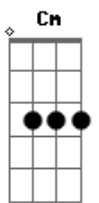

© ukulele-chords.com