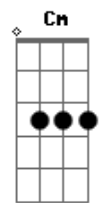

© ukulele-chords.com