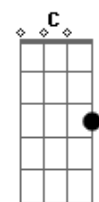

© ukulele-chords.com

© ukulele-chords.com

© ukulele-chords.com

© ukulele-chords.com

© ukulele-chords.com

(Gm F Gm F)
 (Cm Gm Cm Gm)

Eb Bb Cm D D Dm C Bb A
 Don't look behind, or you will fall through the time

Dm Eb A Dm
 Only time can make you see behind
 C
 Of the curtain hiding the secret

(A Dm C Bb Gm)

A Bb
 Your time is up when you see the light
 (A Dm C Bb Gm)

Eb Bb C
 You can live as a noble man but when time
 D D Dm C Bb A
 You won't be left behind