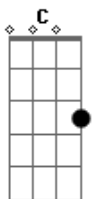

© ukulele-chords.com

© ukulele-chords.com

© ukulele-chords.com

© ukulele-chords.com

© ukulele-chords.com

(Gm F Gm F)
 (Cm Gm Cm Gm)

Eb Bb Cm D D Dm C Bb A
 Don't look behind, or you will fall through the time

Dm Eb A Dm
 Only time can make you see behind

C
 Of the curtain hiding the secret

(A Dm C Bb Gm)

A Bb
 Your time is up when you see the light
 (A Dm C Bb Gm)

Eb Bb C
 You can live as a noble man but when time
 D D Dm C Bb A
 You won't be left behind