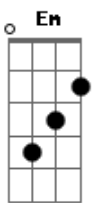

Sonata Arctica - Picturing the past

tom:

Ab (forma dos acordes no tom de A)

Afinação: Eb Ab Db Gb Bb Eb

Intro: Dm Eb A Dm
 Dm Eb A Dm
 Dm Eb A
 Dm C F
 Dm Eb A
 Dm C F

Dm Eb A Dm
 In a house where no one never sleeps
 C F Dm
 Lays a man who sees more with his eyes

Dm Eb A Dm
 Only time can make you see behind
 C
 Of the curtain hiding the secret

(A Dm C Bb Gm)

A Bb
 Your time is up when you see the light
 (A Dm C Bb Gm)

Eb Bb C
 You can live as a noble man but when time
 D D Dm C Bb A
 You won't be left behind

C Dm
 Making up for the crimes of your life

F
 With scythe as your sword

Gm A Dm C Bb A
 You must fight 'till the end of time

[Final] Dm C Bb A Dm

© ukulele-chords.com

© ukulele-chords.com

© ukulele-chords.com