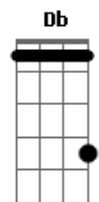

Eb A
 Of all the visions seen, this one makes him scream

Dm C Dm
 He cannot live neither die in this world
 F Gm Am Dm
 Burning sensation inside, you know how that hurts?

C Dm
 Making up for the crimes of your life

F
 With scythe as your sword

Gm A Dm C
 You must fight 'till the end of time

(Bb F Gm A)
 (Em D Em D)

Acordes

© ukulele-chords.com

© ukulele-chords.com

© ukulele-chords.com

© ukulele-chords.com