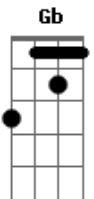

© ukulele-chords.com