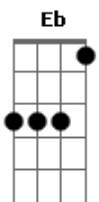

Sonata Arctica - Picturing the past

tom:

Ab (forma dos acordes no tom de A)

Afinação: Eb Ab Db Gb Bb Eb

Intro: Dm Eb A Dm
 Dm Eb A Dm
 Dm Eb A
 Dm C F
 Dm Eb A
 Dm C F

Dm Eb A Dm
 In a house where no one never sleeps
 C F Dm
 Lays a man who sees more with his eyes

Eb A
 Of all the visions seen, this one makes him scream

Dm C Dm
 He cannot live neither die in this world
 F Gm Am Dm
 Burning sensation inside, you know how that hurts?

C Dm
 Making up for the crimes of your life

F
 With scythe as your sword

Gm A Dm C
 You must fight 'till the end of time

(Bb F Gm A)
 (Em D Em D)

Acordes

© ukulele-chords.com

© ukulele-chords.com

© ukulele-chords.com

© ukulele-chords.com

Dm Eb A Dm
 Only time can make you see behind
 C
 Of the curtain hiding the secret

(A Dm C Bb Gm)

A Bb
 Your time is up when you see the light
 (A Dm C Bb Gm)

Eb Bb C
 You can live as a noble man but when time
 D D Dm C Bb A
 You won't be left behind