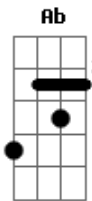

© ukulele-chords.com