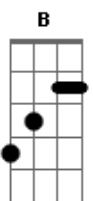

© ukulele-chords.com