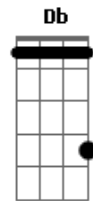

© ukulele-chords.com