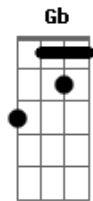

© ukulele-chords.com