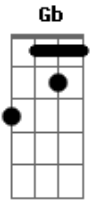

© ukulele-chords.com