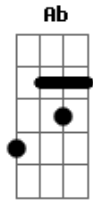

© ukulele-chords.com