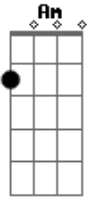

© ukulele-chords.com