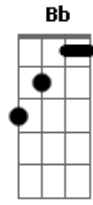

© ukulele-chords.com