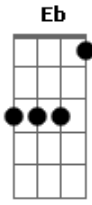

Sonata Arctica - Letter to Dana

Tom: Gb

(forma dos acordes no tom de G)

Afinação: Eb Ab Db Gb Bb Eb

Intro:

Em D Em
Dana, my darling, I'm writing to you
G C Em
Cause your father passed away, it was a beautiful day
Am Em
And I don't want to bother You anymore
G
I used to hope you'd come back
D
But not anymore Dana

Em G C D
Little Dana O'Hara oh, Dana my dear
Em G C
How I wish that my Dana was here
Em G C D
Little Dana O'Hara decided one day
Em G C
to travel away, far away

Em G C D
Little Dana O'Hara oh, Dana my dear
Em G C
How I wish that my Dana was here
Em G C D
Little Dana O'Hara decided one day
Em G C
to travel away, far away

Em G C D
Return to sender
Em G C
Address unknown
Em G C D
No such number
Em G C
No such zone

[Final] Em G C D
Em G C D
Em G C D
Em G C D

Acordes

© ukulele-chords.com

© ukulele-chords.com

© ukulele-chords.com