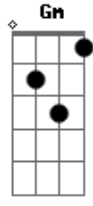

© ukulele-chords.com