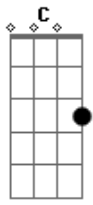

© ukulele-chords.com