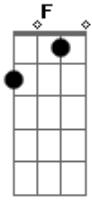

© ukulele-chords.com