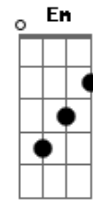

© ukulele-chords.com