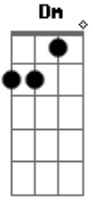

© ukulele-chords.com