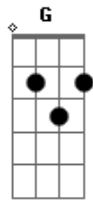

Sonata Arctica - Letter to Dana

Tom: Gb

(forma dos acordes no tom de G)

Afinação: Eb Ab Db Gb Bb Eb

Intro:

Em D Em
Dana, my darling, I'm writing to you
G C Em
Cause your father passed away, it was a beautiful day
Am Em
And I don't want to bother You anymore
G
I used to hope you'd come back
D
But not anymore Dana

Em G C D
Little Dana O'Hara oh, Dana my dear
Em G C
How I wish that my Dana was here
Em G C D
Little Dana O'Hara decided one day
Em G C
to travel away, far away

Em G C D
Little Dana O'Hara oh, Dana my dear
Em G C
How I wish that my Dana was here
Em G C D
Little Dana O'Hara decided one day
Em G C
to travel away, far away

Em G C D
Return to sender
Em G C
Address unknown
Em G C D
No such number
Em G C
No such zone

[Final] Em G C D
Em G C D
Em G C D
Em G C D

Acordes

© ukulele-chords.com

© ukulele-chords.com

© ukulele-chords.com