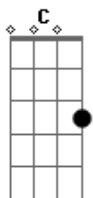

Running away from it all
"I'll be safe in the cornfields", he thinks

Hunted by his own
Again he feels the moon rising on the sky

Find a barn which to sleep in, but can he hide anymore
Someones at the door, understanding too demanding
Can this be wrong, it's love that is not ending
Makes him insane to know

She should not lock the open door
(Run away run away, run away)

Fullmoon is on the sky and He's not a man anymore
She sees the change in him but can't
(Run away run away, run away)

See what became out of her man (C E Am G)

Full moon

Swimming across the bay,
The night is gray, so calm today
She doesn't want that way
"We've gotta make the love complete tonight"

In the mist of the morning he cannot fight anymore
Hundred moons or more, he's been howling
Knock on the door, and scream that is soon ending
Mess on the floor again

She should not lock the open door
(Run away run away, run away)
Fullmoon is on the sky and He's not a man anymore
She sees the change in him but can't
(Run away run away, run away)
See what became out of her man

She should not lock the open door
(Run away run away, run away)
Fullmoon is on the sky and He's not a man anymore (whoa... whoa!)
See what became out of her man
(C E Am G)

Acordes

© ukulele-chords.com