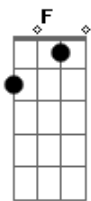

© ukulele-chords.com