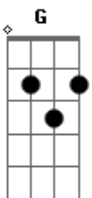

© ukulele-chords.com