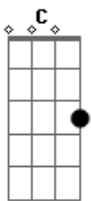

Running away from it all
"I'll be safe in the cornfields", he thinks
Hunted by his own
Again he feels the moon rising on the sky

Find a barn which to sleep in, but can he hide anymore
Someones at the door, understanding too demanding
Can this be wrong, it's love that is not ending
Makes him insane to know

She should not lock the open door
(Run away run away, run away)
Fullmoon is on the sky and He's not a man anymore
She sees the change in him but can't
(Run away run away, run away)

Am F Dm (C E Am G)
See what became out of her man

Am
Full moon

Am
Swimming across the bay,
G
The night is gray, so calm today
F
She doesn't want that way
C G Am
"We've gotta make the love complete tonight"

In the mist of the morning he cannot fight anymore
F C G
Hundred moons or more, he's been howling
F Am C G
Knock on the door, and scream that is soon ending
F Am E
Mess on the floor again

Am F C
She should not lock the open door
G
(Run away run away, run away)
Am F C G
Fullmoon is on the sky and He's not a man anymore
Am F C
She sees the change in him but can't
G
(Run away run away, run away)
Am F Dm
See what became out of her man

Am F C
She should not lock the open door
G
(Run away run away, run away)
Am F C G Am F
C G
Fullmoon is on the sky and He's not a man anymore (whoa...
whoa!)
Am F Dm
See what became out of her man
(C E Am G)

Acordes

© ukulele-chords.com