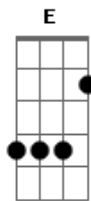

© ukulele-chords.com