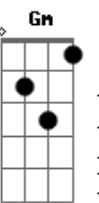

© ukulele-chords.com