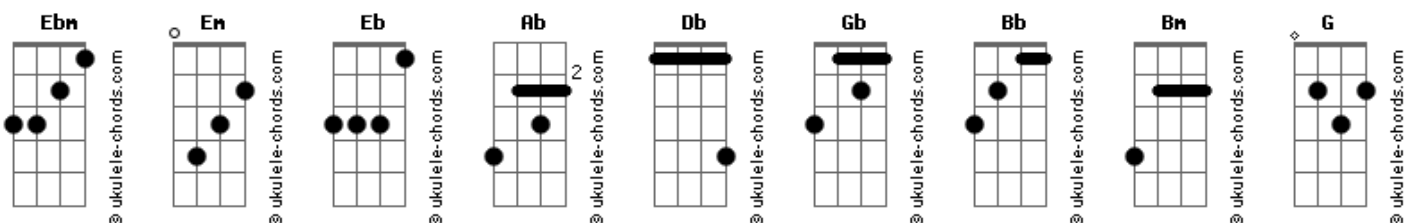

I know I'm easy target
I'm sold on black market
How would you feel if I stole what you need?
I give everything to you, what will you do?
What makes you think you won't burn in Hell?
You see a life but not mine
Read me a line from your torture guide
Download new lies on your scythe

(Bm Gb Bm G A Em G)
(Bm Gb Bm G A Em G)

This is my vision, this is one man's decision
Wise thinking from a fool
For twisted minds I'm a fool
I could be independent, but I can take the heat
Variety of thieves make my illusions obsolete

I know I'm easy target
I'm sold on black market
How would you feel if I stole what you need?
I give everything to you, what will you do?
What makes you think you won't burn in Hell?
You see a life but not mine
Read me a line from your torture guide
Download new lies on your scythe

(Gm Gbm Gm Gbm)
(Dm Dbm Dm Dbm)

What makes you think my words burn in hell?
I have a life
Read me a line
Your diary lies...please get a life

Burn in Hell
You see a life but not mine
Read me a line from your torture guide
Download new lies on your scythe

What makes you think

What makes you think you won't burn in Hell?
You see a life but not mine
Read me a line from your torture guide
Download new lies on your scythe

What makes you think
Won't burn in Hell?
You see a life
Read me a line
Your torture guide
Download new lies

Acordes