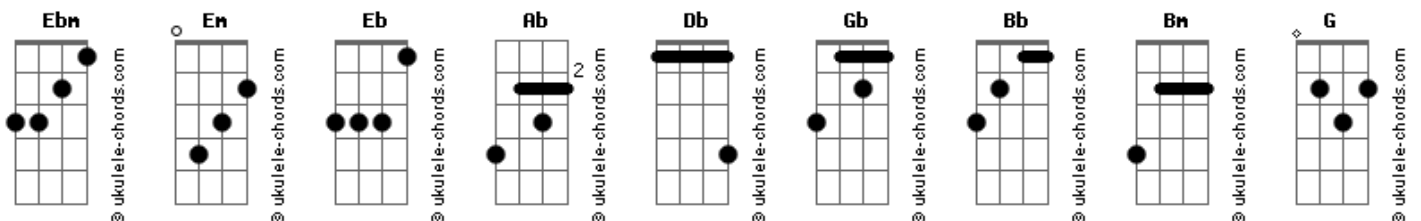

I know I'm easy target
I'm sold on black market
How would you feel if I stole what you need?
I give everything to you, what will you do?
What makes you think you won't burn in Hell?
You see a life but not mine
Read me a line from your torture guide
Download new lies on your scythe

(Bm Gb Bm G A Em G)
(Bm Gb Bm G A Em G)

This is my vision, this is one man's decision
Wise thinking from a fool
For twisted minds I'm a fool
I could be independent, but I can take the heat
Variety of thieves make my illusions obsolete

I know I'm easy target
I'm sold on black market
How would you feel if I stole what you need?
I give everything to you, what will you do?
What makes you think you won't burn in Hell?
You see a life but not mine
Read me a line from your torture guide
Download new lies on your scythe

(Gm Gbm Gm Gbm)
(Dm Dbm Dm Dbm)

What makes you think my words burn in hell?
I have a life
Read me a line
Your diary lies...please get a life

Burn in Hell
You see a life but not mine
Read me a line from your torture guide
Download new lies on your scythe

What makes you think

What makes you think you won't burn in Hell?
You see a life but not mine
Read me a line from your torture guide
Download new lies on your scythe

What makes you think

Won't burn in Hell?
You see a life
Read me a line
Your torture guide
Download new lies

Acordes