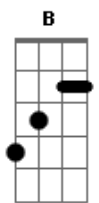

© ukulele-chords.com