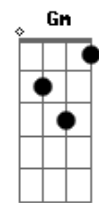

© ukulele-chords.com