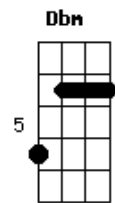

© ukulele-chords.com