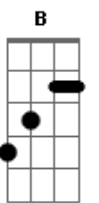

© ukulele-chords.com