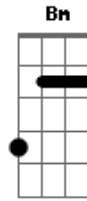

C7

Let me explain what i'm feeling inside

C

D

Em

Acordes

© ukulele-chords.com

© ukulele-chords.com

© ukulele-chords.com

© ukulele-chords.com

© ukulele-chords.com

© ukulele-chords.com

© ukulele-chords.com

© ukulele-chords.com

Cause I really wanna keep you mine

(Em G)

(Em G Dm A A)

Em

A

A

It seems like its you that wanna leave

Em

Bm

But I will do everything I could