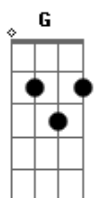

© ukulele-chords.com