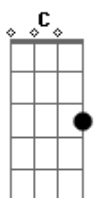

© ukulele-chords.com