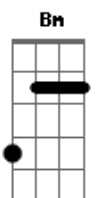

© ukulele-chords.com