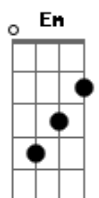

© ukulele-chords.com