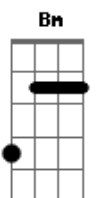

© ukulele-chords.com