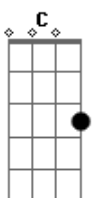

© ukulele-chords.com