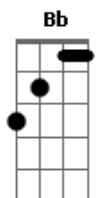

Fear not this light
Am Em G D
We are of this light divine
Am Em
So come
G D
We move as one
Am Em G D
Amazing grace is pouring down
Am Em
Fear not this light
G D Am Em
We are on this light divine
G
Welcome
D Am G D D
Enter one
(Em G)
C
After a storm
Em G
I wanna let go
C C
Of the things that I've done
Em G
Without any worry
C C
I wanna come home
Em G
Into the light
C C
Into the unknown
D
I want to be shameless
G Bm C C
Like the sun
G
Moving into you
Bm D
Enter light
Am Em
Welcome
G D
Inch'Allah, Inch'Allah
Am Em G D Am Em
Enter one amazing grace is pouring down
G D
Fear not this light
Am Em G D
We are of this light divine
Am Em
So come
G D
We move as one
Am Em G D
Amazing grace is pouring down
Am Em
Fear not this light
G D Am Em
We are on this light divine
G
Welcome
D Am G D D
Enter one

Acordes

© ukulele-chords.com