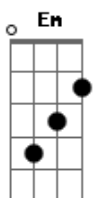

© ukulele-chords.com