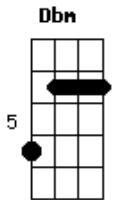

Soko - I Come In Peace

tom:

Intro: A Dbm A

[Primeira Parte]

A
 Won't you man up now
 Dbm
 And be a hero?
 A Dbm
 I never thought you would let me go
 A Dbm
 All the voices keep torturing you head
 A Dbm
 You gotta quiet them, quiet them

[Refrão]

D
 I come in peace
 A
 I come to rescue you
 D
 And thought you're sick
 A
 I will comfort you
 Dbm
 My heart is weak
 D
 When I'm not with you
 A
 We gotta make it through

[Segunda Parte]

A
 You gotta live and learn
 Dbm
 And you've learn to bail
 A Dbm
 You live your life like you're stuck in hell
 A
 And my only goal
 Dbm
 Is to make you feel safe
 A Dbm
 But like everything I do I fail

[Refrão]

Acordes

© ukulele-chords.com

ukulele-chords.com

© ukulele-chords.com

© ukulele-chords.com

D
 I come in peace
 A
 I come to rescue you
 D
 And thought you're sick
 A
 I will comfort you
 Dbm
 My heart is weak
 D
 When I'm not with you
 A
 We gotta make it through
 [Ponte]
 A
 You were part of a dream
 Dbm
 And you made life more real
 D A
 And you gave sense to my life too
 D A
 You gave sense to my life too
 Dbm
 You were part of a dream
 E
 And you made life more real
 D A
 And you gave sense to my life too
 D A
 You gave sense to my life too
 A
 Won't you man up now and
 Dbm
 Be a hero?
 A
 Won't you man up now and
 Dbm
 Be a hero?
 A
 Won't you man up now and
 Dbm
 Be a hero?
 A
 Won't you man up now and
 Dbm
 Be a hero?