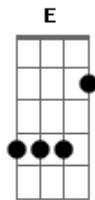

[Refrão]

D
 I come in peace
 A
 I come to rescue you
 D
 And thought you're sick
 A
 I will comfort you
 Dbm
 My heart is weak
 D
 When I'm not with you
 A
 We gotta make it through

[Segunda Parte]

A
 You gotta live and learn
 Dbm
 And you've learn to bail
 A Dbm
 You live your life like you're stuck in hell
 A
 And my only goal
 Dbm
 Is to make you feel safe
 A Dbm
 But like everything I do I fail

[Refrão]

Acordes

© ukulele-chords.com

© ukulele-chords.com

© ukulele-chords.com

© ukulele-chords.com

D
 I come in peace
 A
 I come to rescue you
 D
 And thought you're sick
 A
 I will comfort you
 Dbm
 My heart is weak
 D
 When I'm not with you
 A
 We gotta make it through
 [Ponte]
 A
 You were part of a dream
 Dbm
 And you made life more real
 D A
 And you gave sense to my life too
 D A
 You gave sense to my life too
 Dbm
 You were part of a dream
 E
 And you made life more real
 D A
 And you gave sense to my life too
 D A
 You gave sense to my life too
 A
 Won't you man up now and
 Dbm
 Be a hero?
 A
 Won't you man up now and
 Dbm
 Be a hero?
 A
 Won't you man up now and
 Dbm
 Be a hero?
 A
 Won't you man up now and
 Dbm
 Be a hero?