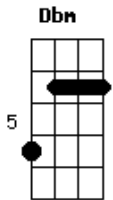

Soko - I Come In Peace

tom:

Intro: A Dbm A

[Primeira Parte]

A
 Won't you man up now
 Dbm
 And be a hero?
 A Dbm
 I never thought you would let me go
 A Dbm
 All the voices keep torturing you head
 A Dbm
 You gotta quiet them, quiet them

[Refrão]

D
 I come in peace
 A
 I come to rescue you
 D
 And thought you're sick
 A
 I will comfort you
 Dbm
 My heart is weak
 D
 When I'm not with you
 A
 We gotta make it through

[Segunda Parte]

A
 You gotta live and learn
 Dbm
 And you've learn to bail
 A Dbm
 You live your life like you're stuck in hell
 A
 And my only goal
 Dbm
 Is to make you feel safe
 A Dbm
 But like everything I do I fail

[Refrão]

Acordes

© ukulele-chords.com

© ukulele-chords.com

© ukulele-chords.com

© ukulele-chords.com

D
 I come in peace
 A
 I come to rescue you
 D
 And thought you're sick
 A
 I will comfort you
 Dbm
 My heart is weak
 D
 When I'm not with you
 A
 We gotta make it through
 [Ponte]
 A
 You were part of a dream
 Dbm
 And you made life more real
 D A
 And you gave sense to my life too
 D A
 You gave sense to my life too
 Dbm
 You were part of a dream
 E
 And you made life more real
 D A
 And you gave sense to my life too
 D A
 You gave sense to my life too
 A
 Won't you man up now and
 Dbm
 Be a hero?
 A
 Won't you man up now and
 Dbm
 Be a hero?
 A
 Won't you man up now and
 Dbm
 Be a hero?
 A
 Won't you man up now and
 Dbm
 Be a hero?