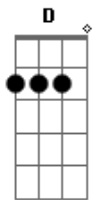

[Refrão]

D
 I come in peace
 A
 I come to rescue you
 D
 And thought you're sick
 A
 I will comfort you
 Dbm
 My heart is weak
 D
 When I'm not with you
 A
 We gotta make it through

[Segunda Parte]

A
 You gotta live and learn
 Dbm
 And you've learn to bail
 A Dbm
 You live your life like you're stuck in hell
 A
 And my only goal
 Dbm
 Is to make you feel safe
 A Dbm
 But like everything I do I fail

[Refrão]

Acordes

© ukulele-chords.com

ukulele-chords.com

© ukulele-chords.com

© ukulele-chords.com

D
 I come in peace
 A
 I come to rescue you
 D
 And thought you're sick
 A
 I will comfort you
 Dbm
 My heart is weak
 D
 When I'm not with you
 A
 We gotta make it through
 [Ponte]
 A
 You were part of a dream
 Dbm
 And you made life more real
 D A
 And you gave sense to my life too
 D A
 You gave sense to my life too
 Dbm
 You were part of a dream
 E
 And you made life more real
 D A
 And you gave sense to my life too
 D A
 You gave sense to my life too
 A
 Won't you man up now and
 Dbm
 Be a hero?
 A
 Won't you man up now and
 Dbm
 Be a hero?
 A
 Won't you man up now and
 Dbm
 Be a hero?
 A
 Won't you man up now and
 Dbm
 Be a hero?