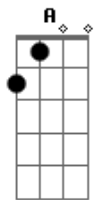

Soko - I Come In Peace

tom:

Intro: A Dbm A

[Primeira Parte]

A
 Won't you man up now
 Dbm
 And be a hero?
 A Dbm
 I never thought you would let me go
 A Dbm
 All the voices keep torturing you head
 A Dbm
 You gotta quiet them, quiet them

[Refrão]

D
 I come in peace
 A
 I come to rescue you
 D
 And thought you're sick
 A
 I will comfort you
 Dbm
 My heart is weak
 D
 When I'm not with you
 A
 We gotta make it through

[Segunda Parte]

A
 You gotta live and learn
 Dbm
 And you've learn to bail
 A Dbm
 You live your life like you're stuck in hell
 A
 And my only goal
 Dbm
 Is to make you feel safe
 A Dbm
 But like everything I do I fail

[Refrão]

Acordes

© ukulele-chords.com

© ukulele-chords.com

© ukulele-chords.com

© ukulele-chords.com

D
 I come in peace
 A
 I come to rescue you
 D
 And thought you're sick
 A
 I will comfort you
 Dbm
 My heart is weak
 D
 When I'm not with you
 A
 We gotta make it through
 [Ponte]
 A
 You were part of a dream
 Dbm
 And you made life more real
 D A
 And you gave sense to my life too
 D A
 You gave sense to my life too
 Dbm
 You were part of a dream
 E
 And you made life more real
 D A
 And you gave sense to my life too
 D A
 You gave sense to my life too
 A
 Won't you man up now and
 Dbm
 Be a hero?
 A
 Won't you man up now and
 Dbm
 Be a hero?
 A
 Won't you man up now and
 Dbm
 Be a hero?
 A
 Won't you man up now and
 Dbm
 Be a hero?