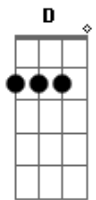

[Refrão]

D
 I come in peace
 A
 I come to rescue you
 D
 And thought you're sick
 A
 I will comfort you
 Dbm
 My heart is weak
 D
 When I'm not with you
 A
 We gotta make it through

[Segunda Parte]

A
 You gotta live and learn
 Dbm
 And you've learn to bail
 A Dbm
 You live your life like you're stuck in hell
 A
 And my only goal
 Dbm
 Is to make you feel safe
 A Dbm
 But like everything I do I fail

[Refrão]

Acordes

© ukulele-chords.com

© ukulele-chords.com

© ukulele-chords.com

© ukulele-chords.com

D
 I come in peace
 A
 I come to rescue you
 D
 And thought you're sick
 A
 I will comfort you
 Dbm
 My heart is weak
 D
 When I'm not with you
 A
 We gotta make it through
 [Ponte]
 A
 You were part of a dream
 Dbm
 And you made life more real
 D A
 And you gave sense to my life too
 D A
 You gave sense to my life too
 Dbm
 You were part of a dream
 E
 And you made life more real
 D A
 And you gave sense to my life too
 D A
 You gave sense to my life too
 A
 Won't you man up now and
 Dbm
 Be a hero?
 A
 Won't you man up now and
 Dbm
 Be a hero?
 A
 Won't you man up now and
 Dbm
 Be a hero?
 A
 Won't you man up now and
 Dbm
 Be a hero?