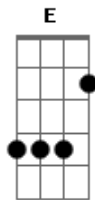

[Refrão]

D
 I come in peace
 A
 I come to rescue you
 D
 And thought you're sick
 A
 I will comfort you
 Dbm
 My heart is weak
 D
 When I'm not with you
 A
 We gotta make it through

[Segunda Parte]

A
 You gotta live and learn
 Dbm
 And you've learn to bail
 A Dbm
 You live your life like you're stuck in hell
 A
 And my only goal
 Dbm
 Is to make you feel safe
 A Dbm
 But like everything I do I fail

[Refrão]

Acordes

© ukulele-chords.com

ukulele-chords.com

© ukulele-chords.com

© ukulele-chords.com

D
 I come in peace
 A
 I come to rescue you
 D
 And thought you're sick
 A
 I will comfort you
 Dbm
 My heart is weak
 D
 When I'm not with you
 A
 We gotta make it through
 [Ponte]
 A
 You were part of a dream
 Dbm
 And you made life more real
 D A
 And you gave sense to my life too
 D A
 You gave sense to my life too
 Dbm
 You were part of a dream
 E
 And you made life more real
 D A
 And you gave sense to my life too
 D A
 You gave sense to my life too
 A
 Won't you man up now and
 Dbm
 Be a hero?
 A
 Won't you man up now and
 Dbm
 Be a hero?
 A
 Won't you man up now and
 Dbm
 Be a hero?
 A
 Won't you man up now and
 Dbm
 Be a hero?