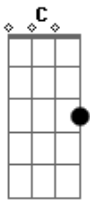

© ukulele-chords.com