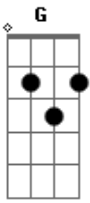

© ukulele-chords.com