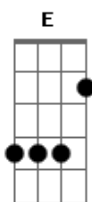

© ukulele-chords.com