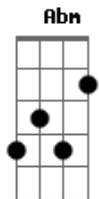

Soft Red - Here

tom:

Intro: A Gbm E Dbm

[Primeira Parte]

A Gbm E Dbm
 She's a constellation, and her stars
 A Gbm E Dbm
 Collide into a supernova
 A Gbm E Dbm
 Destroying the bright blue sky
 A Gbm E Dbm
 She's my addiction, my slow death
 A Gbm E Dbm
 Buried in a casket, embodying all those sins

(Abm Bm Abm Bm)

[Refrão]

A Gb E
 My love, be here now
 A Gb E
 My love, stay here now
 A Gb E
 I just want you to
 A Gb E
 I just want you to
 A Gb E

Acordes

© ukulele-chords.com

© ukulele-chords.com

© ukulele-chords.com

© ukulele-chords.com

© ukulele-chords.com

© ukulele-chords.com

© ukulele-chords.com

© ukulele-chords.com

I just want you to

[Segunda Parte]

A Gbm E Dbm
 My writing tilts, ever-so-slightly
 A Gbm E Dbm
 In your direction
 A Gbm E Dbm
 Rock n' roll is dead, so are those people dear to me
 A Gbm E Dbm
 I need some help
 A Gbm E Dbm
 Cause I bleed, more than you do

(Abm Bm Abm Bm)

[Refrão]

A Gb E
 My love, be here now
 A Gb E
 My love, stay here now
 A Gb E
 I just want you to
 A Gb E
 I just want you to
 A Gb E
 I just want you to

[Final] A Gb Em