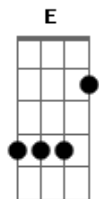

Soft Red - Here

tom:

Intro: A Gbm E Dbm

[Primeira Parte]

A Gbm E Dbm
 She's a constellation, and her stars
 A Gbm E Dbm
 Collide into a supernova
 A Gbm E Dbm
 Destroying the bright blue sky
 A Gbm E Dbm
 She's my addiction, my slow death
 A Gbm E Dbm
 Buried in a casket, embodying all those sins

(Abm Bm Abm Bm)

[Refrão]

A Gb E
 My love, be here now
 A Gb E
 My love, stay here now
 A Gb E
 I just want you to
 A Gb E
 I just want you to
 A Gb E

Acordes

© ukulele-chords.com

© ukulele-chords.com

© ukulele-chords.com

© ukulele-chords.com

© ukulele-chords.com

© ukulele-chords.com

© ukulele-chords.com

© ukulele-chords.com

I just want you to

[Segunda Parte]

A Gbm E Dbm
 My writing tilts, ever-so-slightly
 A Gbm E Dbm
 In your direction
 A Gbm E Dbm
 Rock n' roll is dead, so are those people dear to me
 A Gbm E Dbm
 I need some help
 A Gbm E Dbm
 Cause I bleed, more than you do

(Abm Bm Abm Bm)

[Refrão]

A Gb E
 My love, be here now
 A Gb E
 My love, stay here now
 A Gb E
 I just want you to
 A Gb E
 I just want you to
 A Gb E
 I just want you to

[Final] A Gb Em