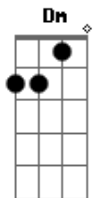

Dm
Well I love you so

Gm
But you are bringing me

F
Down

A7
Cigarettes

[Riff]
You hear voices in your head
You see elephants in nowhere
Well I cant help you really
So im waiting till you try again
Yeah im waiting till you try again

(arpegiado)

Dm
Bottles follow you around

Gm
And smoke

F
Fills the air

A7
Cigarettes

Acordes

© ukulele-chords.com

© ukulele-chords.com