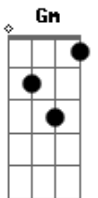

Dm
Well I love you so

Gm
But you are bringing me

F
Down

A7
Cigarettes

[Riff]
You hear voices in your head
You see elephants in nowhere
Well I cant help you really
So im waiting till you try again
Yeah im waiting till you try again

(arpegiado)

Dm
Bottles follow you around

Gm
And smoke

F
Fills the air

A7
Cigarettes

Acordes

© ukulele-chords.com

© ukulele-chords.com